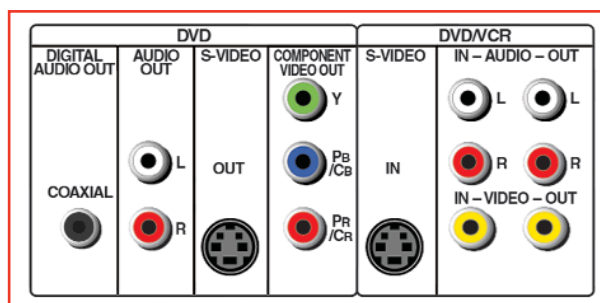

D-VR610

Specifications

PLAYABLE DISC TYPES***

DVD-Video/CD-DA/CD-R/CD-RW/
DVD-R/DVD-RW/DVD+RW/
DVD+R/VCD/SVCD

VIDEO

Progressive Out	✓
Video DAC	10-bit/54 MHz
Video Upconversion**	720p/1080i/1080p
DivX® Home Theater Certified	✓
Digital Photo Viewer (JPEG)	✓
Y/C Separation	✓

RECORDING FUNCTIONS

DVD-RW (VR & Video Mode)	✓
DVD+RW (VR Mode)	✓
DVD-R (Video Mode)	✓
DVD+R	✓
4-Head Hi-fi VCR	✓
Recording Modes (DVD)	1H (XP)/2H (SP)/ 4H (LP)/6H (EP)/8H (SLP)
Record Speeds (VCR)	SP/LP
V-Chip Recording	✓
Timer Recording	12 programs/1 month
Camcorder Controls	Yes (Dubbing)

AUDIO

Audio DAC	192k/24bit
MP3***	✓
WMA***	✓
Dolby® Digital Recording (2-Ch)	✓

CONVENIENCE

OSD Language	English/French/Spanish
Scan FF/REW	2x, 12x, 24x, 100x
Slow-Motion	1/2, 1/4, 1/8 (FWD)
Instant Replay	✓
Instant Skip	✓
Zoom (magnifications)	✓
Editing Features	Playlist/Rename Title/ Chapter Creation (User and Auto)
Timer Back Up (at standby mode)	30 min.
Bi-directional Dubbing	✓
Auto Finalization with Undo	✓

TERMINALS

Component Out	1
HDMI™ Out	1 (All Sources)
Front DV Input	1
Front A/V Input (including S-Video)	1
Rear S-Video Input/Output	1 / 1
Rear RCA-Video Input/Output	1 / 1
Rear Analog Audio Input/Output	1/1
Coaxial Output	1

PRODUCT & PACKAGING

Unit Dimension (WHD) in.	17.13 x 3.92 x 10.31
Carton Dimension (WHD) in.	21.34 x 7.09 x 14.76
Unit Weight	9.46 lbs
Carton Weight	12.32 lbs
UPC Code	022265001370