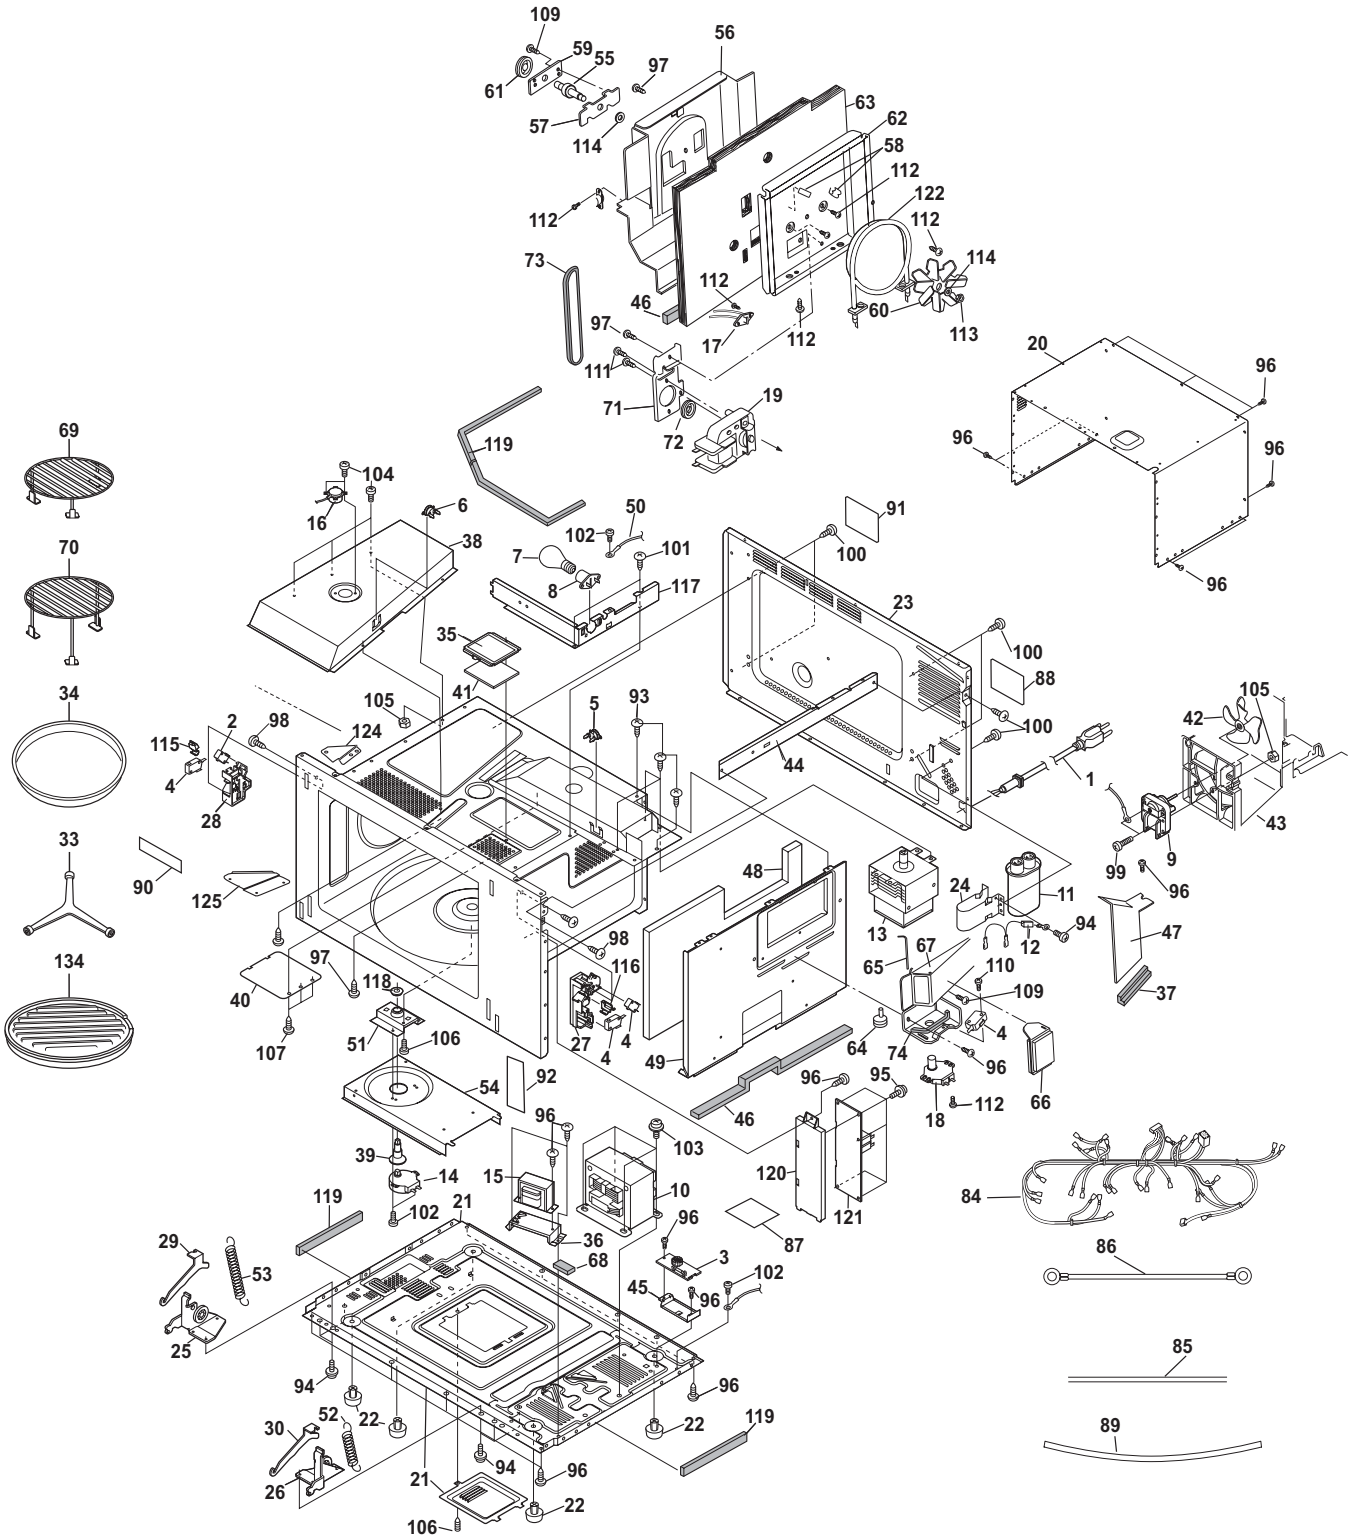

MICROWAVE

CAUTION: Use the Kenmore part number to order part, not the illustration number.

M79048903000

MICROWAVE

CAUTION: Use the Kenmore part number to order part, not the illustration number.

Model Index: A 790.4890 (790.48902000)
B 790.4890 (790.48909000)

POS. NO	PART NO.		DESCRIPTION
1 #	5304470537	A B	Power Cord, electric
2 #	5304440027	A B	Switch Kit, monitor, with CT fuse
3 #	5304461110	A B	Filter, noise
4 #	5304440026	A B	Switch, interlock, door sensor
5 #	5304480634	A B	Fuse, CT
6 #	5304461114	A B	Thermal Cut-Out, convection/oven, (2)
7	5304464198	A B	Lamp, oven light
8 #	5304463785	A B	Lampholder, socket
9 #	5304461119	A B	Motor, fan
10 #	5304470538	A B	Transformer, power
11 #	5304470539	A B	Capacitor, high voltage
12 #	5304480635	A B	Rectifier Assembly, high voltage
13 #	5304480636	A B	Magnetron
14 #	5304461124	A B	Motor, turntable
15 #	5304470541	A B	Transformer, low voltage
16 #	5304461125	A B	Sensor Assembly, AH
17 #	5304461112	A B	Thermistor
18 #	5304461115	A B	Motor, damper
19 #	5304471782	A B	Motor, convection fan
20	5304470542	A B	Cabinet, outer casing
21	5304470734	A B	Base, chassis, w/motor cover
22	5304461127	A B	Foot, cabinet, (4)
23	5304470544	A B	Panel, cabinet back
24	5304480637	A B	Holder, capacitor
25	5304480638	A B	Hinge, oven, LH
26	5304480639	A B	Hinge, oven, RH
27	5304470547	A B	Latch Hook, right side
28	5304470548	A B	Latch Hook, left side
29	5304480640	A B	Cam, door, LH
30	5304480641	A B	Cam, door, RH
33	5304480642	A B	Support, turntable
34	5304480643	A B	Tray, turntable
35	5304461155	A B	Frame, light lens
36	5304470564	A B	Bracket, mounting, transformer
37	5304461157	A B	Cushion
38	5304461158	A B	Duct Assembly, steam release
39	5304480644	A B	Coupling, turntable
40	5304461165	A B	Cover, waveguide
41	5304461167	A B	Lens, light
42 #	5304461173	A B	Blade, fan
43	5304461174	A B	Duct, cooling fan
44	5304461175	A B	Support, chassis
45	5304461178	A B	Bracket, noise filter, angle
46	5304461156	A B	Cushion
47	5304461181	A B	Guide, air, magnetron
48	5304461182	A B	Sheet, thermal, protection
49	5304461183	A B	Cover, thermal sheet, panel
50 #	5304461196	A B	Wiring Harness, thermistor
51	5304451459	A B	Bracket, turntable mount
52	5304480645	A B	Spring, door, RH
53	5304480646	A B	Spring, door, LH
54	5304470576	A B	Insulator, thermal barrier
55	5304480647	A B	Bearing Assembly
56	5304461147	A B	Plate, thermal protect, LH
57	5304461148	A B	Plate, bearing mtg
58	5304461149	A B	Holder, element
59	5304461150	A B	Plate, bearing holder