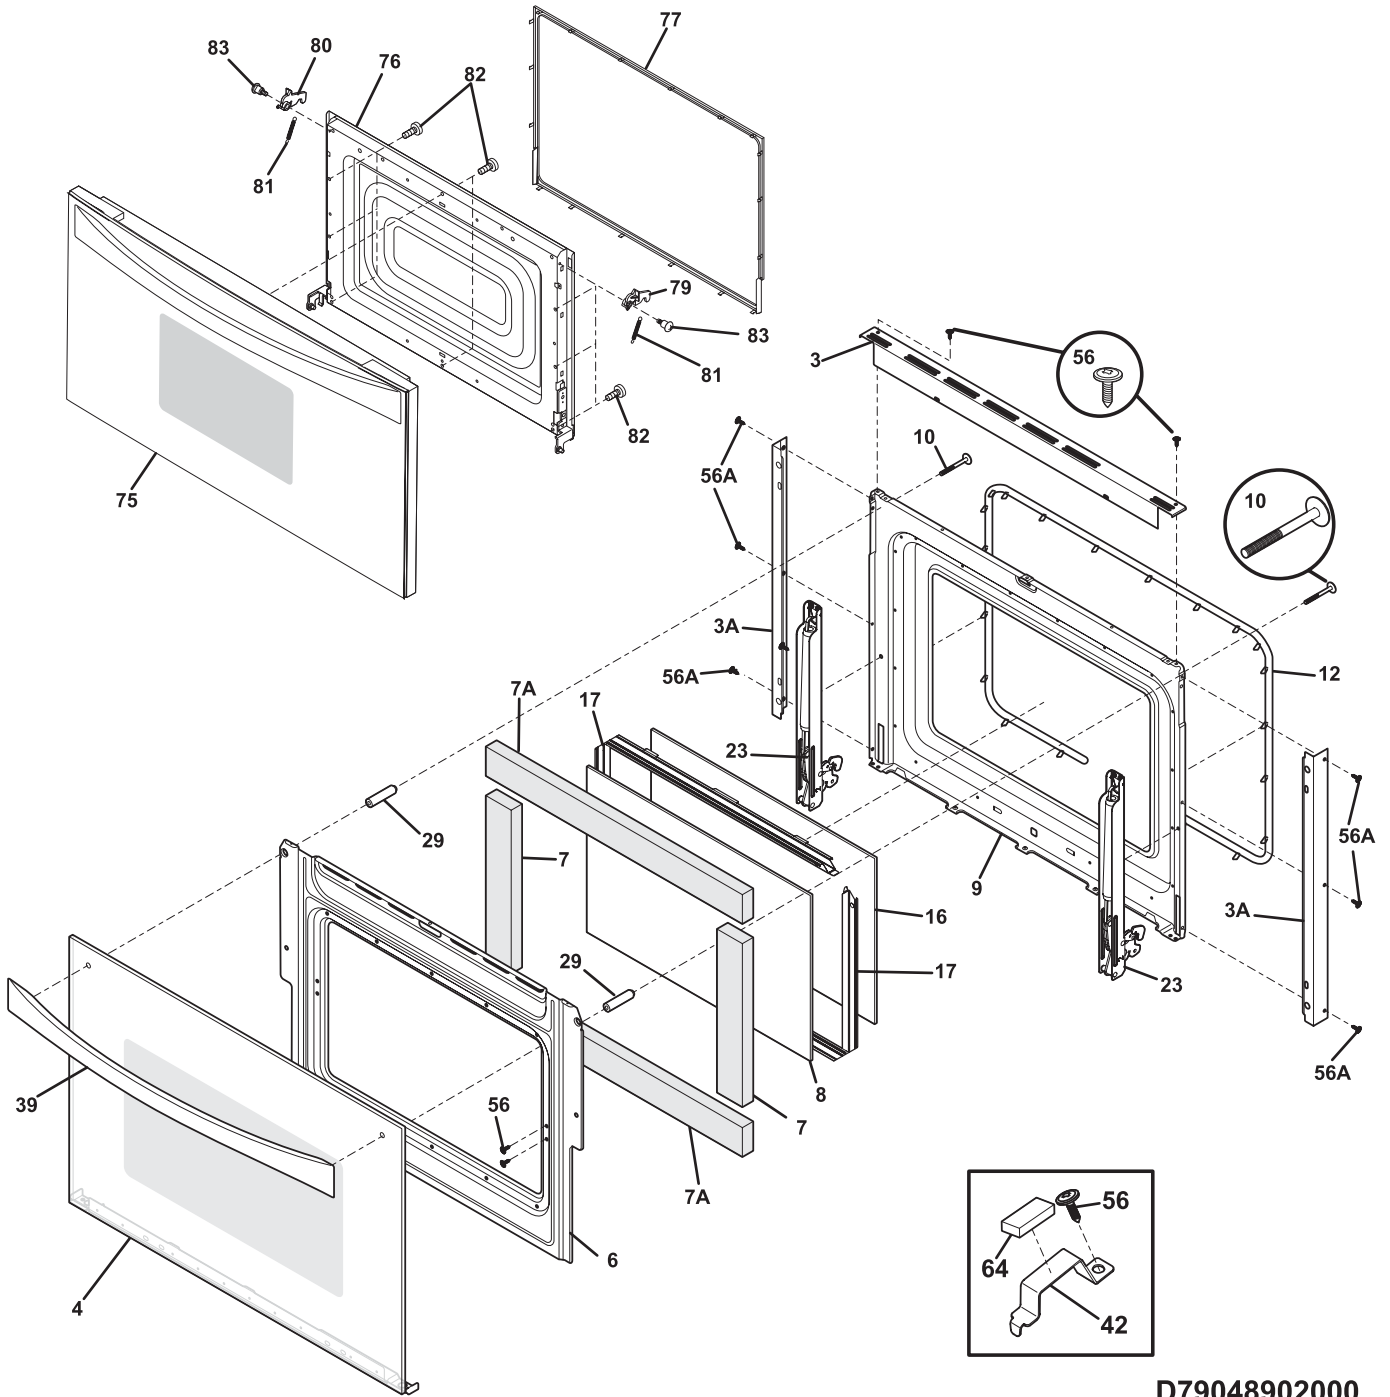

DOORS

CAUTION: Use the Kenmore part number to order part, not the illustration number.

D79048902000

DOORS

CAUTION: Use the Kenmore part number to order part, not the illustration number.

Model Index: A 790.4890 (790.48902000)
B 790.4890 (790.48909000)

POS. NO	PART NO.		DESCRIPTION
3	318260201	A B	Trim, oven door, black, upper
3A	318260401	A B	Trim, oven door, side, (2)
4	318299528	A -	Glass Assy., door, white, outer, w/trim
4	318299527	- B	Glass Assy., door, black, outer, w/trim
6	318260522	A B	Baffle, door
7	318372000	A B	Insulation, 13.25 X 2.375, 1" thick, (2)
7A	318372002	A B	Insulation, 24 x 2.375, 1" thick, (2)
8	316117500	A B	Glass, oven door, heat barrier
9	318360111	A B	Liner, oven door
10	5304477986	A -	Screw, 10-24 x 1.770, handle mtg
10	5304459529	- B	Screw, #10-24 x 1 7/8, (2)
12	318053121	A B	Seal, oven door, upper
16	318212210	A B	Glass, oven door, heat barrier, lower door
17	318264710	A B	Spacer, glass, lower, (2)
23	318567101	A -	Hinge, oven door, (2)
23	318567100	- B	Hinge, door, upper oven, (2)
*	5304461333	A B	Screw, 10-32 x 17/32
29	318014405	A B	Spacer, door
39	316353900	A -	Handle, door, white, w/spacer
39	316353901	- B	Handle, door, black, w/spacer
42	318382301	A B	Bracket, glass retainer, (4)
56	5304436875	A B	Screw, 8-18 X 1/2, black, (3)
56A	5304476599	A B	Screw, 8-18 x 3/8
64	318165800	A B	Spacer
75	5304480650	A -	Door Assembly, outer, white, w/trim-handle
75	5304480649	- B	Door Assembly, outer, black, w/trim-handle
76	5304471512	A B	Panel, inner door
77	5304470579	A B	Frame, inner door, choke cover
79	5304470580	A B	Latch Head, right side
80	5304470581	A B	Latch Head, left side
81	5304470582	A B	Spring, latch head
82	5304451561	A B	Screw, 4 mm x 8 mm
83	5304470583	A B	Screw