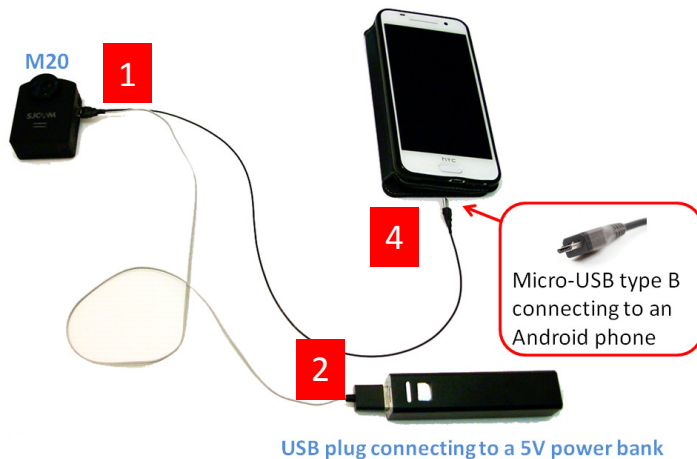

## a.) Download software to your Smartphone

( Note: the software works for Android phone only, **not working for an iOS phone**)

Android Version requirements: Version 4.3 above:

\*\*\* Go to "**Google Play**", search and download "**CameraFi Live**"

## b. Setup Steps:

- 1.) Connect our custom-made OTG cable's Micro USB plug to M20's Micro USB input port
- 2.) Connect the OTG cable's USB to 5V battery
- 3.) Open CamerFi Live, select your livestream network and click "Start", and select STREAM SETTING (Resolution to 720P )
- 4.) Connect the OTG Cable's Micro USB port to Android phone
- 5.) After step 4, the M20, and battery will turn on automatically, and M20 will showing USB device, select and click **PC camera**
- 6.) The APP software CameraFi Live will prompt asking if allowing it to access the USB device, please click "Yes" to all questions, and the video will shown on the phone screen
- 7.) Click " GO", and continuing for Live streaming

### **SJCAM M20 Description:**

The SJCAM M20 is SJCAM's smallest action camera to date. Weighing in at just 55 grams the M20 truly has a miniature form factor. But do not be fooled by the M20's small size. The camera is one of SJCAM's most feature robust products ever. Powered by a NTK96660 processor, the M20 takes vivid pictures, and awesome 2,5K videos, via its Sony IMX206 16 mega pixel sensor. Other hot features include Gyro stabilization for smoothing out the bumps when shooting high definition video, adjustable FOV, fish-eye correction function, and quick start recording, Instant AV-out, underwater mode, double file back-up record, MP4 & MOV video support, and JPG & RAW picture output. Moreover, M20 is the first SJCAM camera to support a bluetooth remote controller (watch).