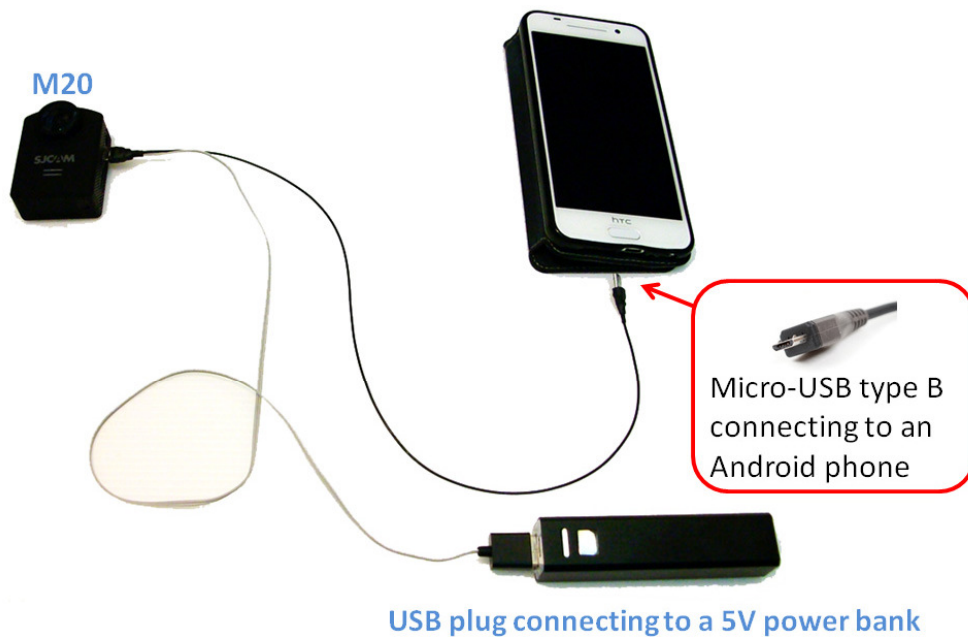

# Live Stream Diagram

@peephole-store.com

# EZ Wiring Diagram

www.peephole-store.com

**Note:** This custom-made wiring diagram allowing you reducing the current consumption drawing from a smartphone during live streaming

**Please check our YouTube demo video for the current test**  
Test result showing current dropping from **412 mA to 112mA!!!!**

## b. Setup Steps:

- 1.) Connect our custom-made OTG cable's Micro USB plug to M20's Micro USB input port
- 2.) Connect the OTG cable's USB to 5V battery
- 3.) Open CamerFi Live, select your livestream network and click "Start", and select STREAM SETTING (Resolution to 720P )
- 4.) Connect the OTG Cable's Micro USB port to Android phone
- 5.) After step 4, the M20, and battery will turn on automatically, and M20 will showing USB device, select and click **PC camera**
- 6.) The APP software CameraFi Live will prompt asking if allowing it to access the USB device, please click "Yes" to all questions, and the video will shown on the phone screen
- 7.) Click " GO", and continuing for Live streaming