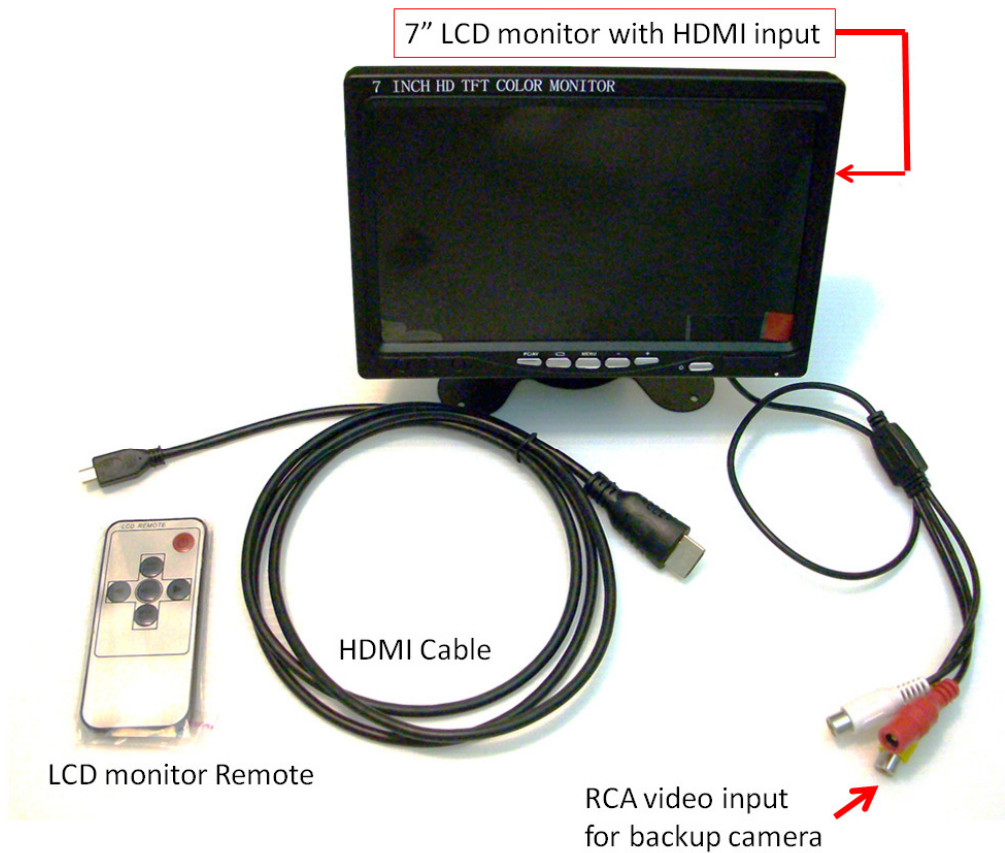

## b. Setup Steps:

- 1.) Connect our custom-made OTG cable's Micro USB plug to M20's Micro USB input port
- 2.) Connect the OTG cable's USB to 5V battery
- 3.) Open CamerFi Live, select your livestream network and click "Start", and select STREAM SETTING (Resolution to 720P )
- 4.) Connect the OTG Cable's Micro USB port to Android phone
- 5.) After step 4, the M20, and battery will turn on automatically, and M20 will showing USB device, select and click **PC camera**
- 6.) The APP software CameraFi Live will prompt asking if allowing it to access the USB device, please click "Yes" to all questions, and the video will shown on the phone screen
- 7.) Click " GO", and continuing for Live streaming

## Optional Accessory 1: Remote Control

**SJCAM™**

**SJCAM M20**  
Remote Control

@peephole-store.com

## Optional Accessory 2: 128GB Micro SD

128GB (Class 10)  
Micro SD card

@peephole-store.com

## Optional Accessory 3: 7" LCD Set for Car Mode

@peephole-store.com