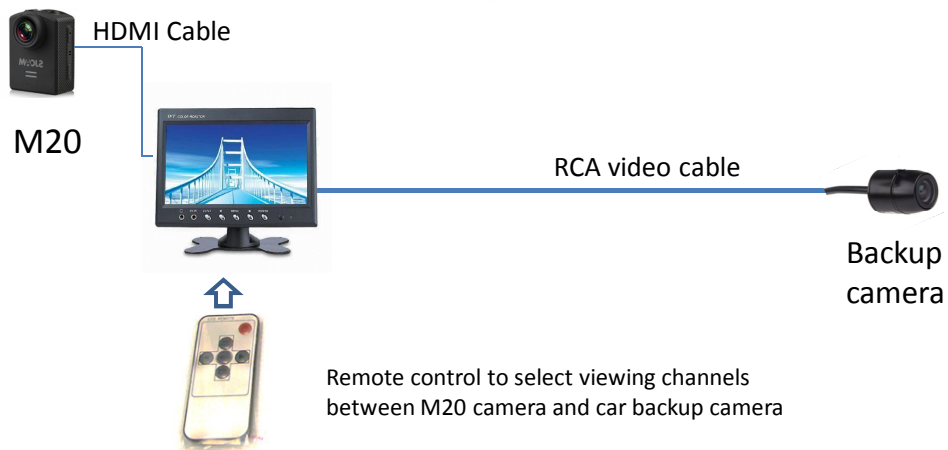

Wiring diagram for car dashcam application

www.peephole-store.com

www.iat101.com

ia-tecs@hotmail.com