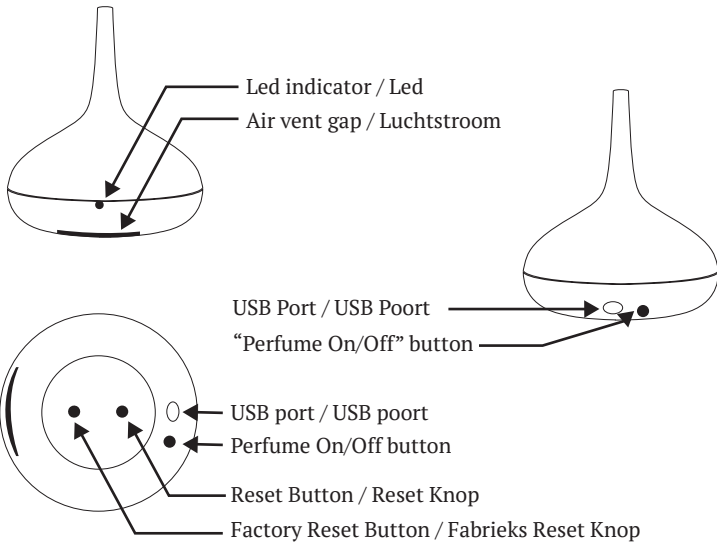

What's in this box?

In the box, you'll find:

- Rituals Wireless Perfume Diffuser
- Rituals perfume adapter
- Your purchased cartridge
- Manual

Wat zit er in de doos?

In de doos zit:

- Rituals Wireless Perfume Diffuser
- Rituals oplaadstekker
- Uw aangekochte cartridge
- Handleiding

Device explanation / Device uitleg

LED Light Explanation:

-  White indicates that the device is active, due to the settings being entered into the app or by pressing the 'perfume on/ off' button in the back.
-   Blinking orange indicates that the device is busy processing the wifi info in order to connect to the wi-fi network.
-  Light blue indicates that the device is online and in standby mode. It's waiting for your instructions or the schedule's instructions.
-  Orange indicates that the device is offline. Connect your device to your home network.
-  Green confirms that a message has been received from the app or the 'perfume on/ off' button.
-  Blue indicates that device is ready for the smartphone to connect it to wifi.
-  Purple indicates that the device is updating its software from the internet portal.
-  Red indicates that the battery is almost empty. Connect the USB cable to the machine to charge the battery.
-   Blinking red indicates that an error has occurred. For further instructions, go to the website: <http://www.rituals.com/wireless-perfume-diffuser>
-  No LED light indicates that the battery is completely empty. Connect the USB cable to the machine to charge the battery.