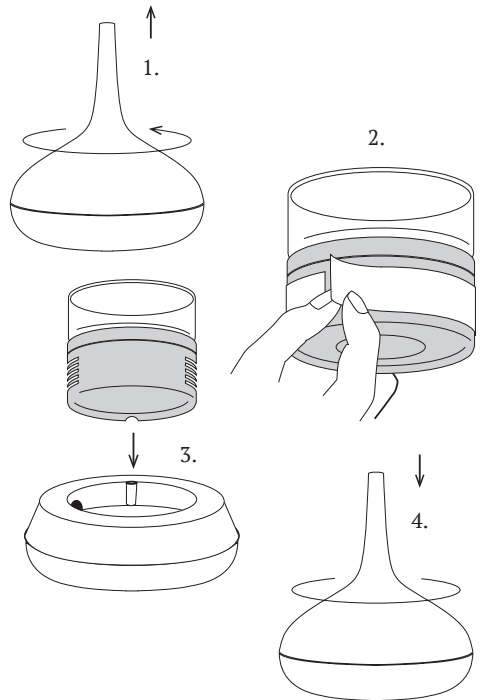

Quick start guide:

Internet: How do I connect my device to the internet?

1. Plug your machine into a power outlet.
2. Download the Rituals Diffuser App in the Play Store for Android, or de App Store for iOS.
3. Make an account in the app
4. Follow the “Add Device” instructions in de app.

No internet?

You can still turn on the device by using the “perfume on/off” button at the back of the device. It will shut off automatically after 1 hour. Then you’ll be able to enjoy a wonderful fragrance experience without forgetting to turn it off.

How do I install the cartridge?

1. Open the device
2. Remove seal from cartridge
3. Place cartridge
4. Close the device.

Wifi requirements:

The Wireless Perfume Diffuser can connect using a 2,4GHz wifi access point.

Smartphone App requirements:

The Rituals Wireless Perfume Diffuser app is supported on the following devices:

- Apple: from iOS 8 and higher
- Android: from Android 5.0 and higher

In order to continuously improve upon our products, we reserve the right to implement (technical) changes.