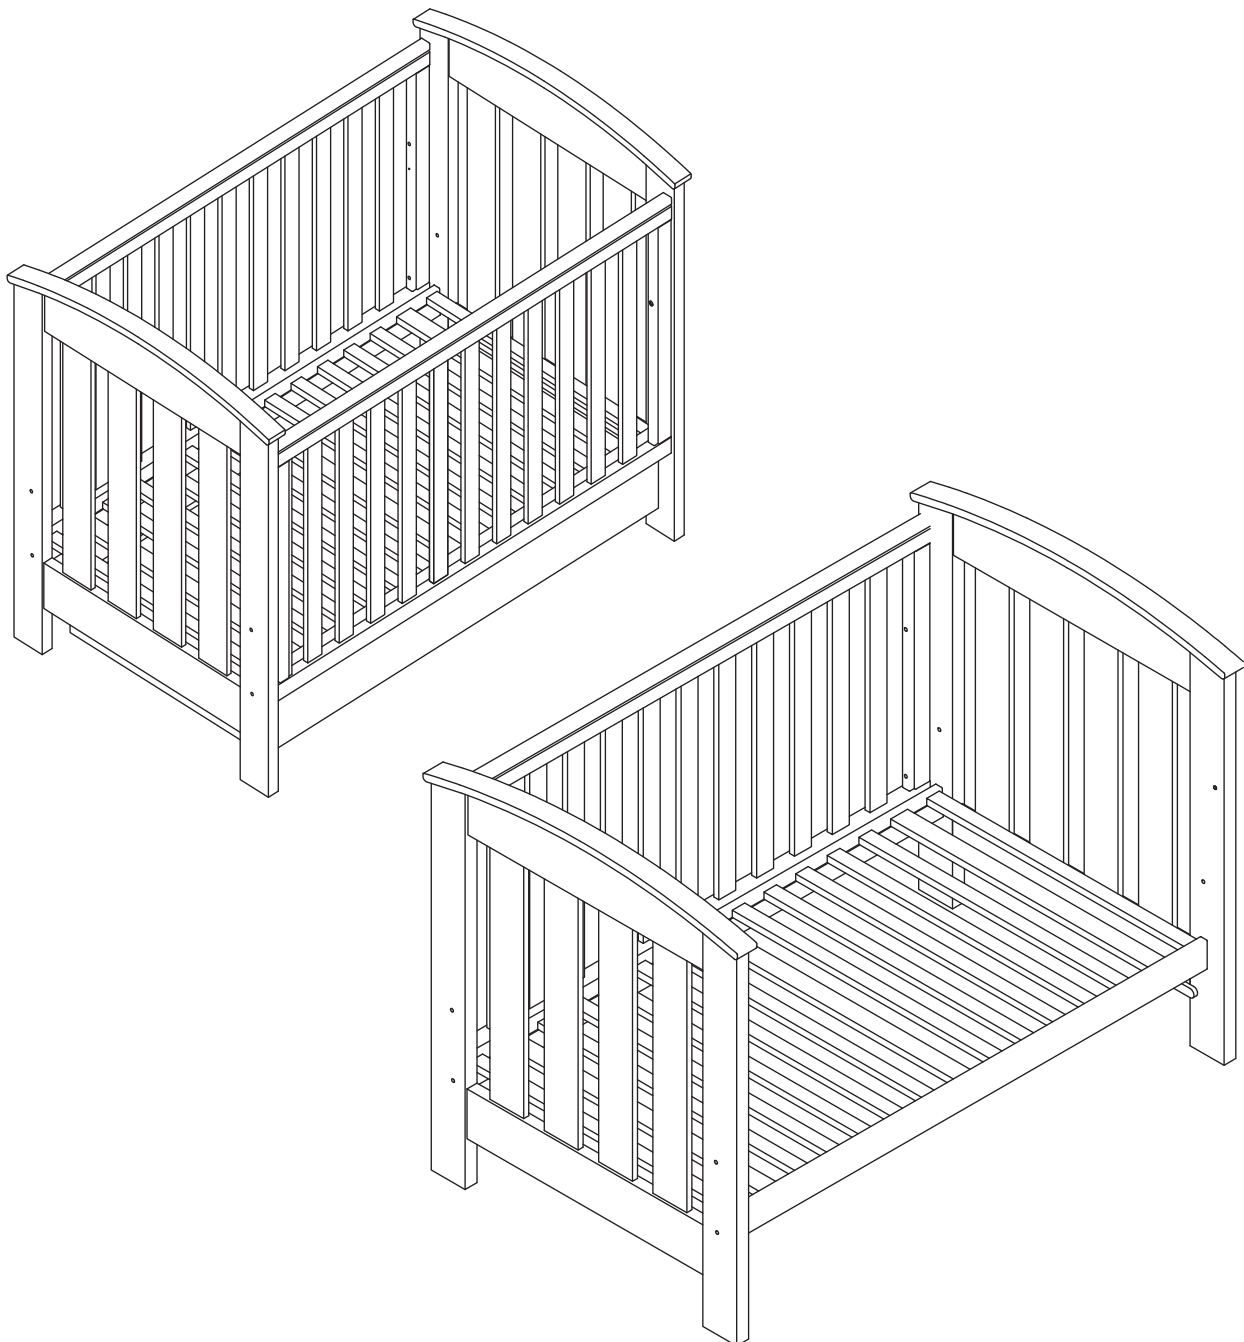

loveⁿcare

Congratulations on your new quality Love N Care product from our exclusive range of baby products. This exceptional design combines the most unique features that any baby product offers.

We are confident that you will appreciate its many highlights, including its reliability and durability. Your new product has been manufactured to comply with the Highest Quality Standards and comes with a 12-month warranty.

As you will soon learn there are many more great features about your new Love N Care product.