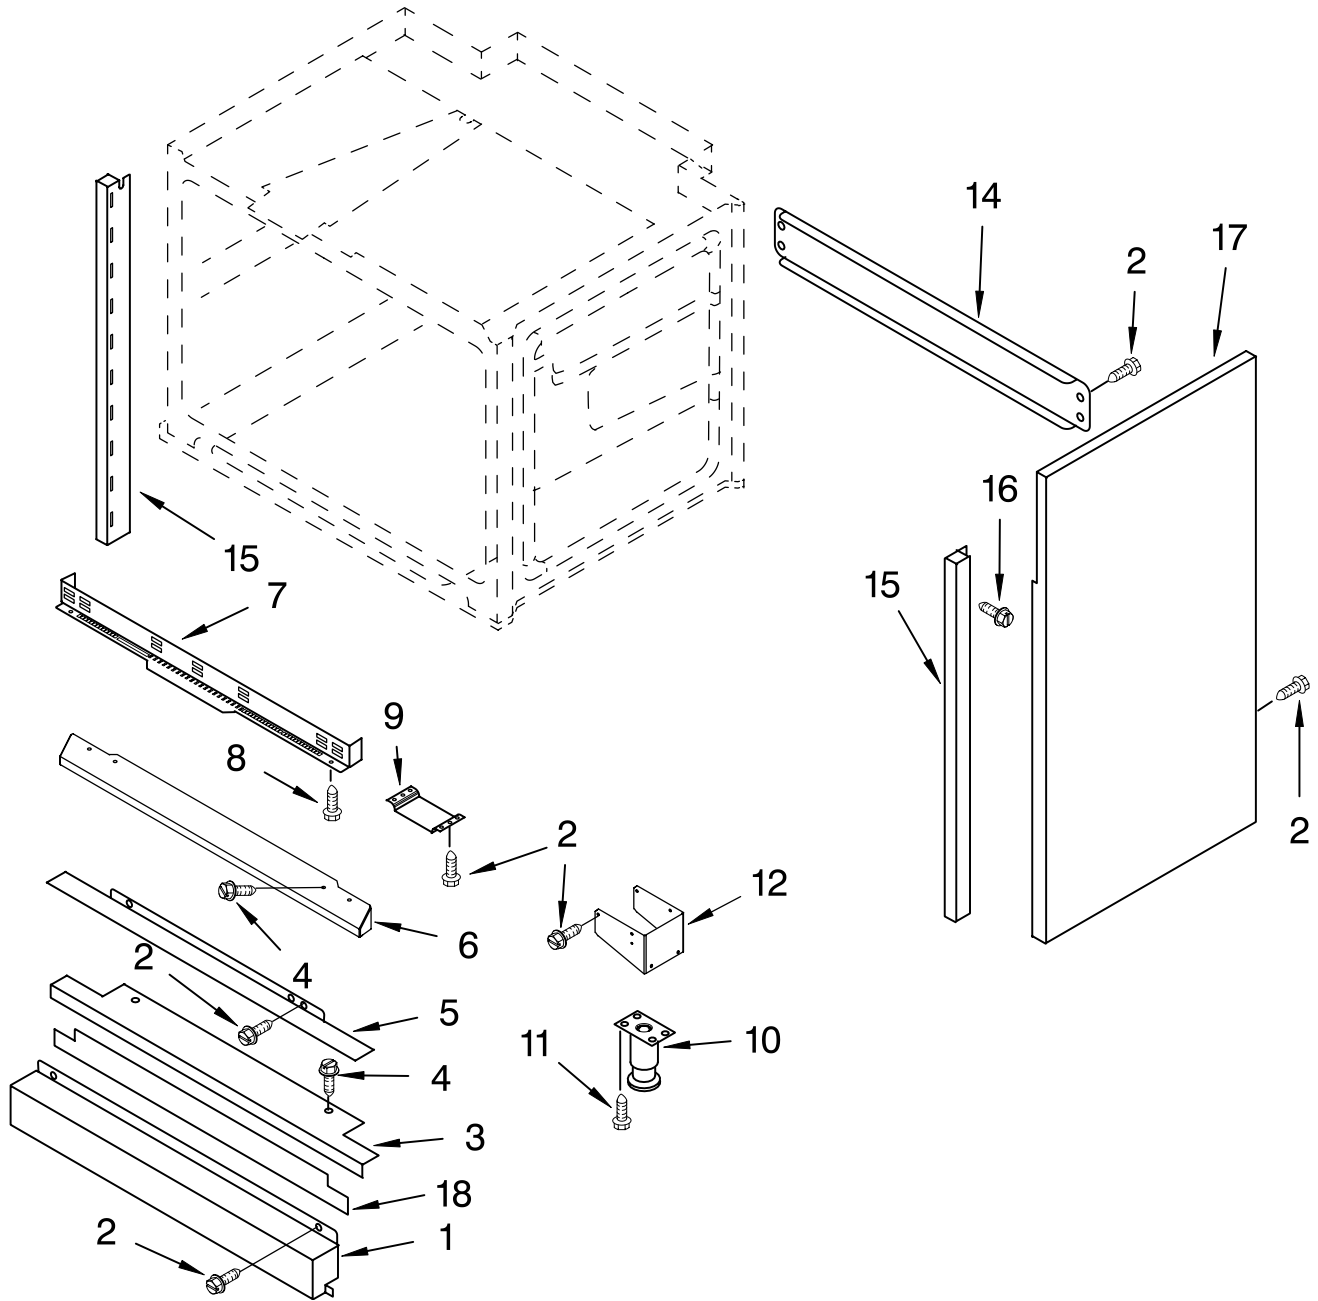

CHASSIS PARTS

For Model:KDRP467KSS07

(Stainless Steel)

Illus. No.	Part No.	DESCRIPTION
1	4452803	Vent, Bottom Lower
2	4449809	Screw, 8-18 x 3/8
3	4453329	Backer, Trim Lower
4	3400837	Screw, 8-18 x 3/8
5	4452801	Deflector, Center
6	8300978	Vent, Bottom Upper

Illus. No.	Part No.	DESCRIPTION
7	4455983	Vent, Center
	4453327	Gasket
	3400805	Screw (4)
8	3196537	Screw, 8-18 x 3/8
9	4455604	Bracket, Mounting Regulator
10	4452430	Foot Assembly
11	3400518	Screw, 5/16-12 x 5/8

Illus. No.	Part No.	DESCRIPTION
12	4455644	Gusset
14	4452434	Brace, Rear
15		Trim, Front
	4452804	Right Side
	4453205	Left Side
16	3196537	Screw, 8-18 x 3/8
17		Side Chassis
	4452418	Right Side
	4452419	Left Side
18	8300154	Insulation

FOR ORDERING INFORMATION REFER TO PARTS PRICE LIST