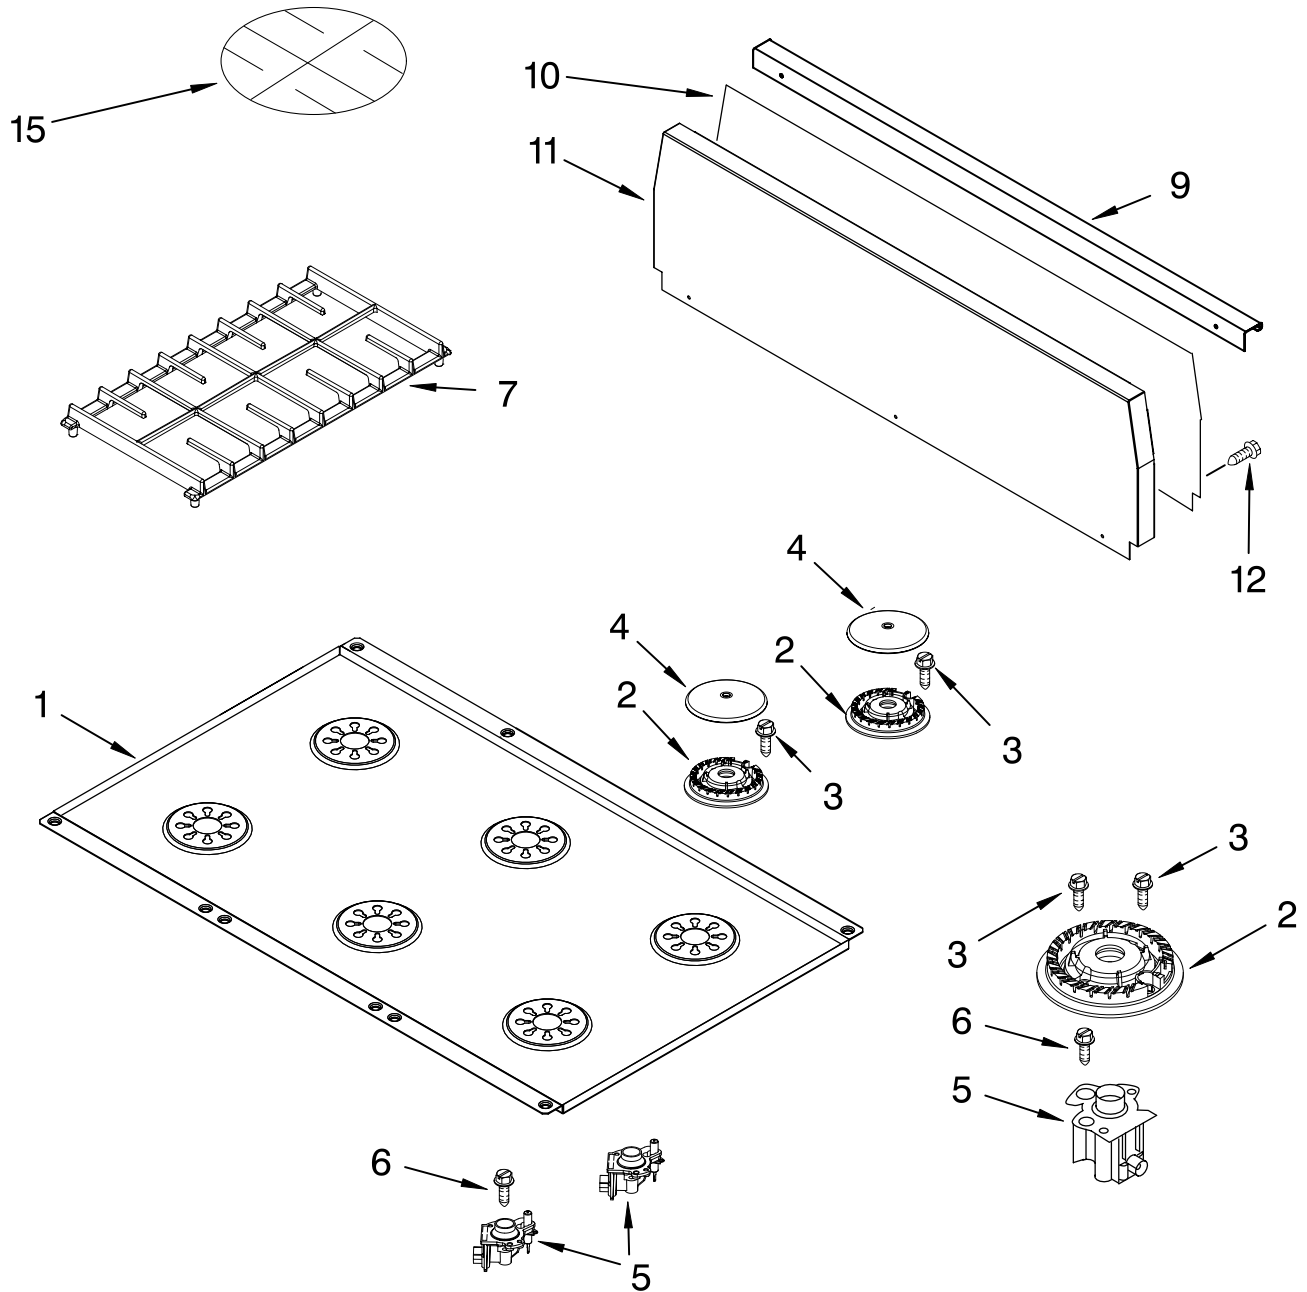

COOKTOP PARTS

For Model:KDRP467KSS07

(Stainless Steel)

Illus. No.	Part No.	DESCRIPTION
1	4456865	Cooktop
2	4455849	Burner Head (Turbi)
	4455979	(Auxi)
3	3368921	Screw, 7-18 x 3/4
4	4455243	Cap, Burner (14K)
	8284669	(6K)

Illus. No.	Part No.	DESCRIPTION
5	4456622	Orifice Holder
	4456920	Turbi (Includes Orific & Ignitor)
	3400843	Screw
6	3177991	Screw, 8-18 x 1/4
7	4454963	Grate, Burner

Illus. No.	Part No.	DESCRIPTION
9	4454962	Trim, Island
10	8284712	Support, Backsplash
11	4454960	Trim, Backsplash
12	3400837	Screw, 8-18 x 3/8
15	4455109	Plate, Simmer

FOR ORDERING INFORMATION REFER TO PARTS PRICE LIST