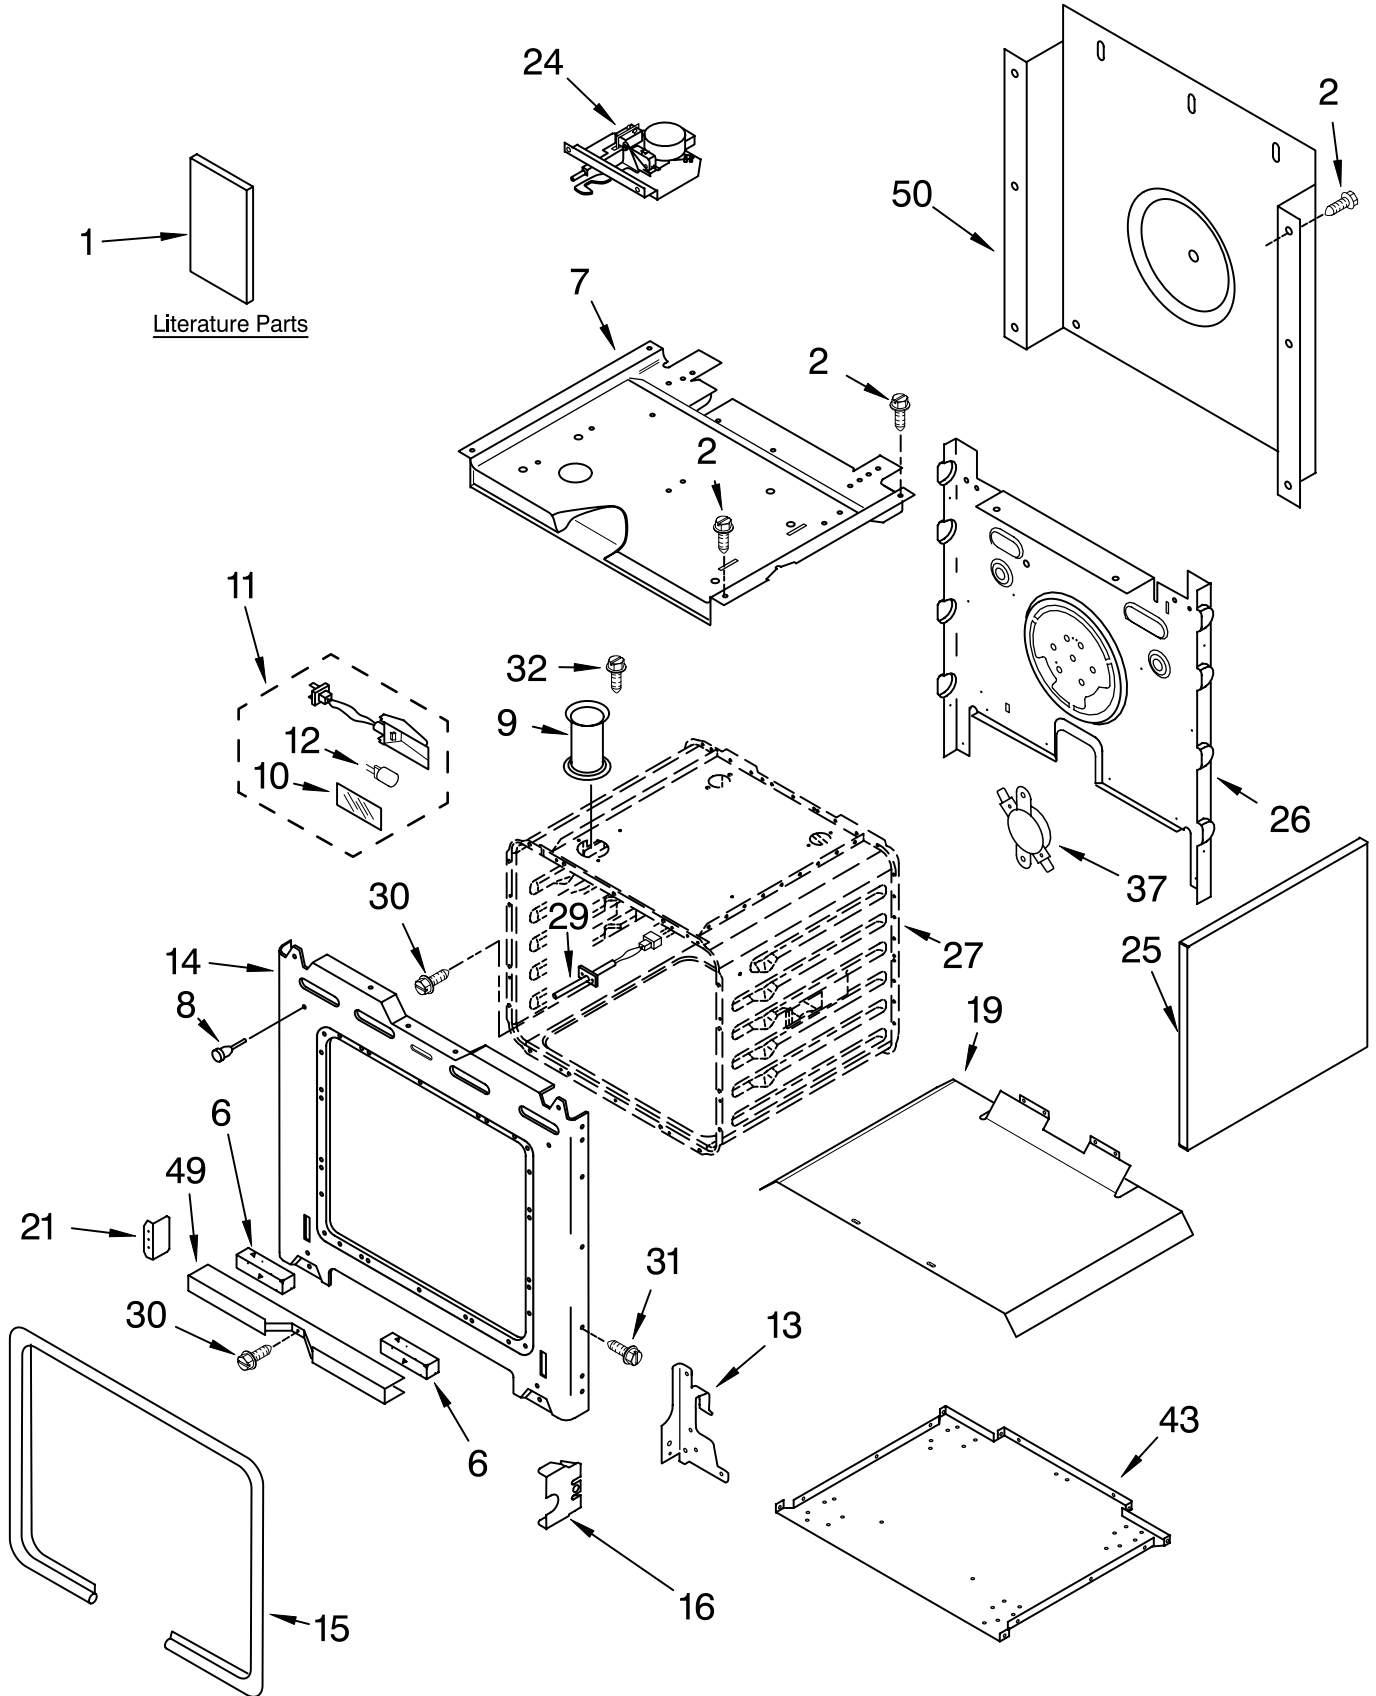

OVEN PARTS
For Model:KDRP467KSS07
(Stainless Steel)

30" KITCHENAID
FREE STANDING RANGE
DUAL FUEL

FOR ORDERING INFORMATION REFER TO PARTS PRICE LIST

OVEN PARTS

For Model:KDRP467KSS07

(Stainless Steel)

Illus. No.	Part No.	DESCRIPTION
-------------------	-----------------	--------------------

NOTE: The screws and nuts required to attach a part are listed immediately following that part.

1		Literature Parts
	LIT8300988	Installation Instructions
	LIT4456611	Use & Care Guide
	LIT8302207	Tech Sheet
	LIT8301171	Conversion Instructions
	LIT3191638	Safer Cooking Tips
2	4449809	Screw, 8-18 x 3/8
6	4452260	Spacer, Foam
7	8301017	Top, Chassis
8	4448520	Bumper, Door
9	4452158	Tube, Vent
10	4452163	Lens, Light
11	4448972	Oven Light Assy
	4449748	Screw
12	4452164	Bulb, Light
13		Hinge Receiver
	4455605	Left Hand
	4455606	Right Hand
14	8300150	Frame, Front
15	8300142	Gasket, Door
16	4452152	Bracket, Mounting
19	8300184	Support, Insulation
21	4455510	Bracket, Support
24	8302474	Latch, Motorized
25	4455641	Side, Chassis
26	8300193	Back, Chassis
27		Liner, Oven (Not serviceable)
29	4455636	Sensor
30	4449154	Screw, 8-32 x .440
31	4449040	Screw, 8-18 x 3/8
32	3196176	Screw, 8-18 x 1/2
37	8300802	Thermostat (TOD) (Temp.) SPST
43	8300965	Base, Chassis
49	4448933	Retainer, Gasket
50	4451747	Cover, Back

FOLLOWING PARTS NOT ILLUSTRATED

INSULATION

8300158	Insulation, Wrap
8300159	Insulation, Back
8300154	Insulation, Bottom Vent

INTERNAL OVEN PARTS

For Model:KDRP467KSS07

(Stainless Steel)

Illus. No.	Part No.	DESCRIPTION
2	4456105	Element, Broil
	4449154	Screw
3	4457277	Grill, Broiler
4	4457276	Pan, Broiler
5	3181534	Rack, Roasting
6	8300796	Rack, Oven

Illus. No.	Part No.	DESCRIPTION
7	8300204	Element, Hidden Bake
9	4451583	Motor, Convection
10	4452226	Blade, Fan
11	4448418	Cover, Fan
12	4452227	Nut
13	4452157	Element, Convection

Illus. No.	Part No.	DESCRIPTION
14	8300799	Tray, Hidden Bake
15	8300800	Cover, Access
16	4449154	Screw, 8-32 x .440
17	4449809	Screw, 8-18 x 3/8