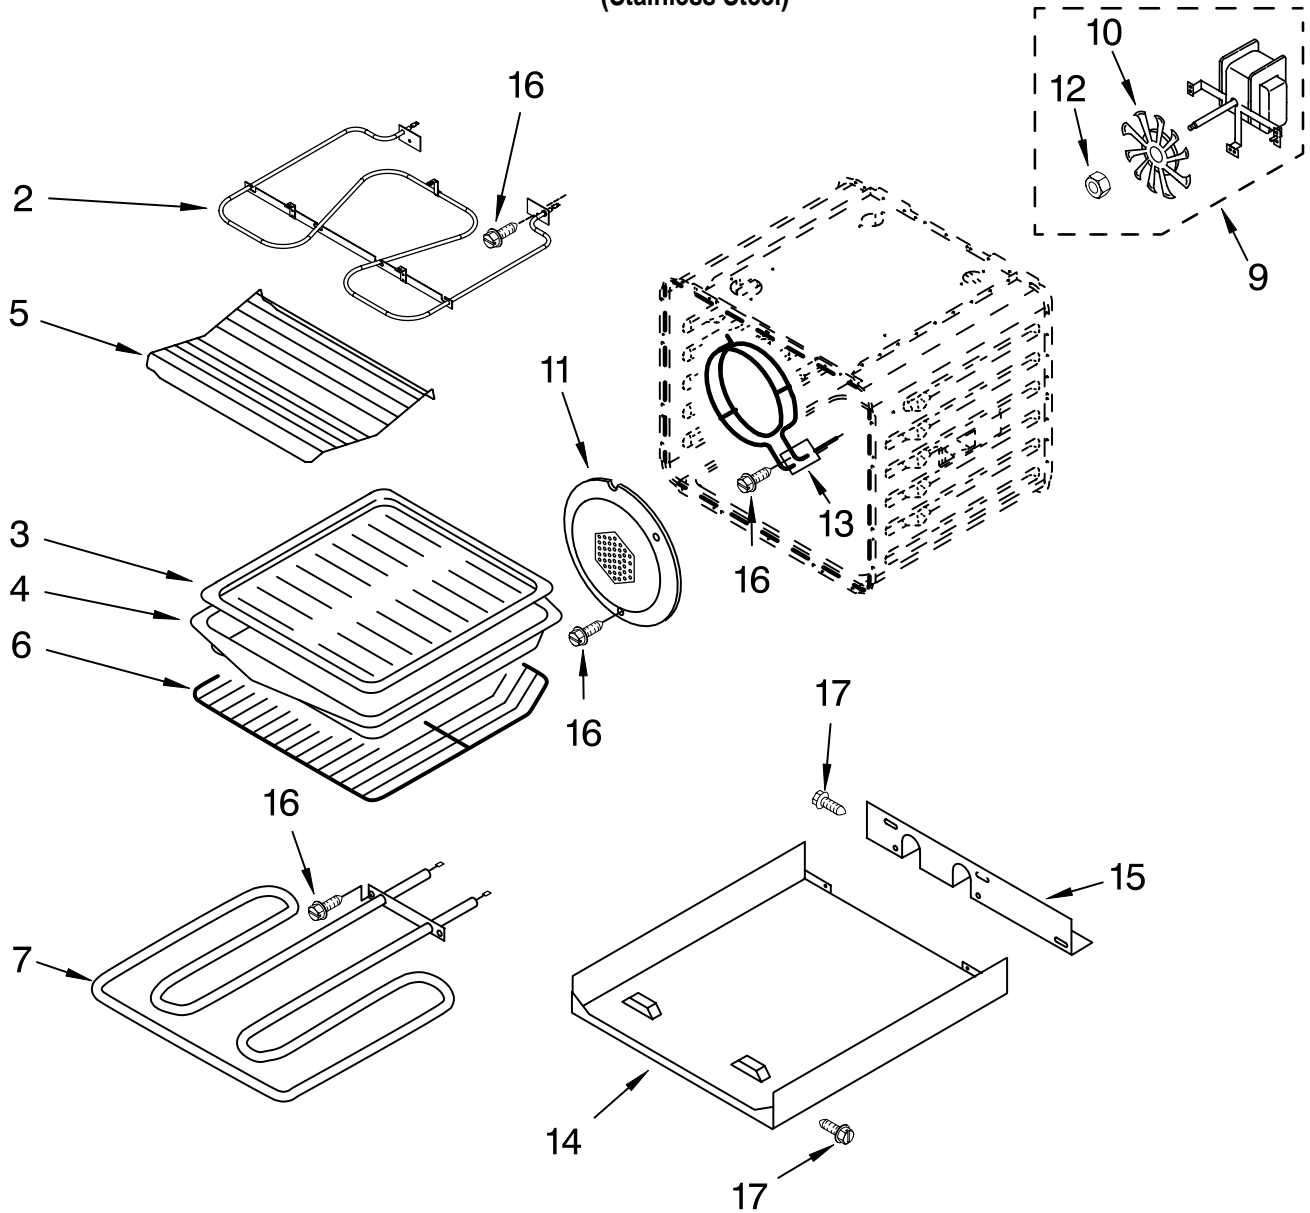

NOTE: The screws and nuts required to attach a part are listed immediately following that part.

1		Literature Parts
	LIT8300988	Installation Instructions
	LIT4456611	Use & Care Guide
	LIT8302207	Tech Sheet
	LIT8301171	Conversion Instructions
	LIT3191638	Safer Cooking Tips
2	4449809	Screw, 8-18 x 3/8
6	4452260	Spacer, Foam
7	8301017	Top, Chassis
8	4448520	Bumper, Door
9	4452158	Tube, Vent
10	4452163	Lens, Light
11	4448972	Oven Light Assy
	4449748	Screw
12	4452164	Bulb, Light
13		Hinge Receiver
	4455605	Left Hand
	4455606	Right Hand
14	8300150	Frame, Front
15	8300142	Gasket, Door
16	4452152	Bracket, Mounting
19	8300184	Support, Insulation
21	4455510	Bracket, Support
24	8302474	Latch, Motorized
25	4455641	Side, Chassis
26	8300193	Back, Chassis
27		Liner, Oven (Not serviceable)
29	4455636	Sensor
30	4449154	Screw, 8-32 x .440
31	4449040	Screw, 8-18 x 3/8
32	3196176	Screw, 8-18 x 1/2
37	8300802	Thermostat (TOD) (Temp.) SPST
43	8300965	Base, Chassis
49	4448933	Retainer, Gasket
50	4451747	Cover, Back

FOLLOWING PARTS NOT ILLUSTRATED

INSULATION

8300158	Insulation, Wrap
8300159	Insulation, Back
8300154	Insulation, Bottom Vent

INTERNAL OVEN PARTS

For Model:KDRP467KSS07

(Stainless Steel)

Illus. No.	Part No.	DESCRIPTION
2	4456105	Element, Broil
	4449154	Screw
3	4457277	Grill, Broiler
4	4457276	Pan, Broiler
5	3181534	Rack, Roasting
6	8300796	Rack, Oven

Illus. No.	Part No.	DESCRIPTION
7	8300204	Element, Hidden Bake
9	4451583	Motor, Convection
10	4452226	Blade, Fan
11	4448418	Cover, Fan
12	4452227	Nut
13	4452157	Element, Convection

Illus. No.	Part No.	DESCRIPTION
14	8300799	Tray, Hidden Bake
15	8300800	Cover, Access
16	4449154	Screw, 8-32 x .440
17	4449809	Screw, 8-18 x 3/8