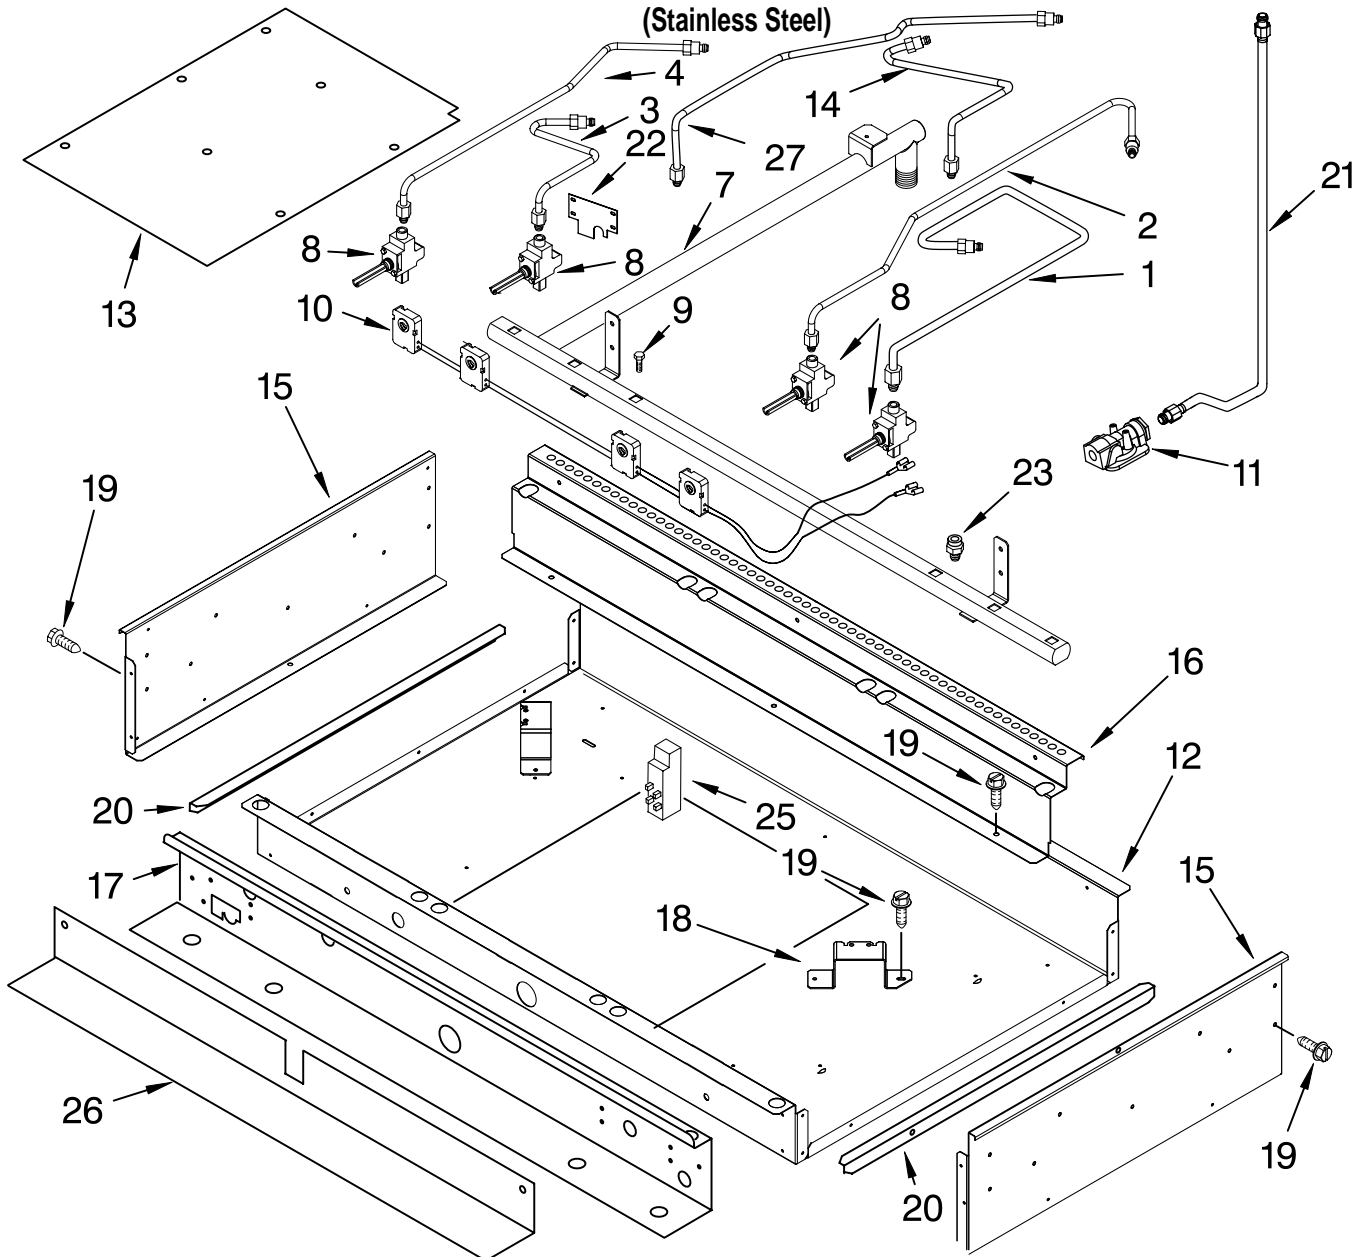

BURNER BOX AND MANIFOLD PARTS

For Model:KDRP467KSS07

(Stainless Steel)

Illus. No.	Part No.	DESCRIPTION	Illus. No.	Part No.	DESCRIPTION	Illus. No.	Part No.	DESCRIPTION
1	8300231	Tubing, Gas Burner – RF	10	4456903	Burner Switch & Harness Assembly	18	3192811	Bracket, Burner
2	8300230	Tubing, Gas Burner – RR		3191387	Seal, Switch	19	3177991	Screw, 8–18 x 1/4
3	8300187	Tubing, Gas Burner – LF	11	4453033	Pressure Regulator	20	4454974	Rail, Support RH & LH
4	8300188	Tubing, Gas Burner – LR	12	4457091	Box, Burner	21	8301252	Tube, Manifold
7	8301045	Manifold Assembly Right Side	13	8284964	Plate, Burner Holder	22	4455922	Cover, Manifold Adapter
8	4456818 (Bronze) 4456816 (Red)	Valve, Burner	14	8300229	Tubing, Gas Burner – CF		4453116	1/2" Female
9	8523704	Bolt, Gas Valve	15	8285607 (Right Side) 8285606 (Left Side)	Side, Burner Box		4453115	1/2" Male
			16	4457337	Support, Rear		8284796	Plug, Close
			17	4455925	Support, Cooktop		4450118	Nut, 6–32 U Type
						25	8522427	Module, Spark
						26	8300216	Cover
						27	8300232	Tubing, Gas Burner – CR

FOR ORDERING INFORMATION REFER TO PARTS PRICE LIST