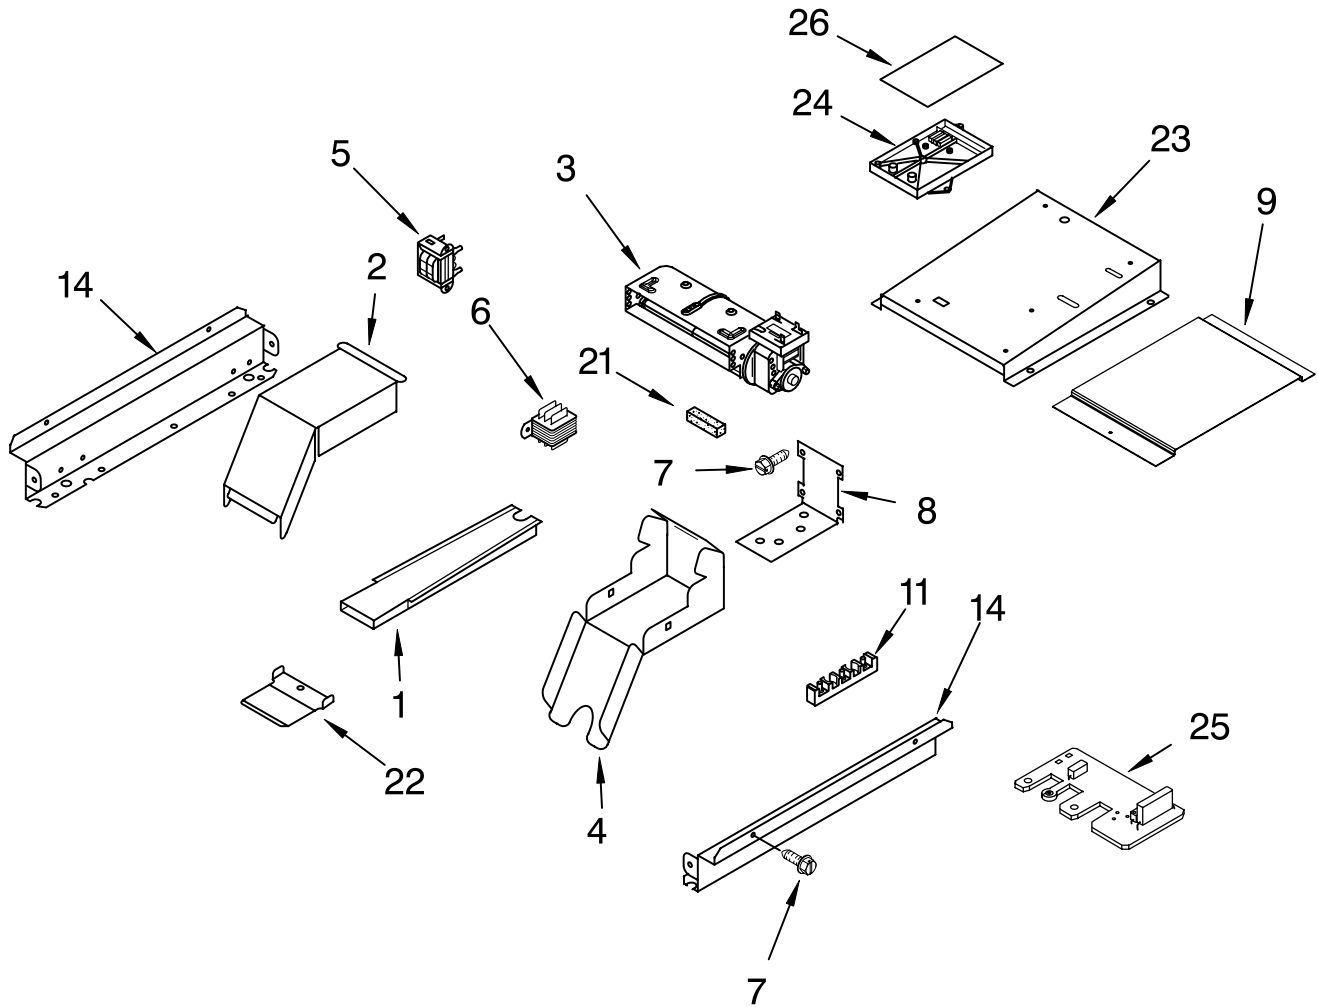

TOP VENTING PARTS

For Model:KDRP467KSS07

(Stainless Steel)

Illus. No.	Part No.	DESCRIPTION
1	4451759	Vent, Exhaust
2	4455178	Elbow, Vent-Top
3	8300223	Blower 60MM
	4449809	Screw (4)
	3400015	Screw (1)
4	4455177	Elbow, Vent-Bottom
5	6610122	Transformer, Light
6	8300642	Transformer, Control

Illus. No.	Part No.	DESCRIPTION
7	4449809	Screw, 8-18 x 3/8
8	4455352	Bracket, Blower
9	8300801	Bracket, Control Mounting Bottom
11	4449868	Block, Terminal
14	4452442	Side, Control Top
21	4451758	Seal, Foam

Illus. No.	Part No.	DESCRIPTION
22	4452489	Deflector, Vent Box
23	4456527	Bracket, Control Mounting
24	8302210	Control, Zodiac
25	4451985	Suppressor
	3400080	Screw (4)
26	4453207	Insulator, Control Board

FOR ORDERING INFORMATION REFER TO PARTS PRICE LIST