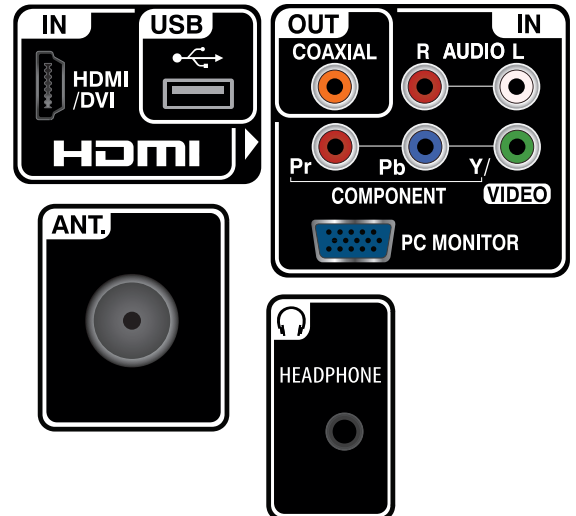

LE24H307

Light Emitting Diode
Liquid Crystal Display HDTV

HITACHI
Inspire the Next

LE24H307

24" Class (23.55" Diagonal)

HITACHI
Inspire the Next

Technical Specifications

Design

Piano Black
Light Emitting Diode
Liquid Crystal Display HDTV

Picture

24" Class (23.55" Diag.)
60Hz 720p Perfected (1366 x 768)
Super Clear Anti-Glare Screen
High Efficiency Liquid Crystal Display
Clear Motion Fast Response Time
Long Life LED Edgelight
PicturePerfect Video Processor
Automatic Film Processing
3D Y/C Comb Filter
3 Color Temperatures

Convenience

PC Input (RGB)
PC Power Management
English / Spanish / French OSD
ATSC / NTSC / Clear QAM tuner
Picture Memory by Input
6 Aspect Modes
V-Chip Parental Control
Advanced Closed Caption
Sleep Timer (10-120 min.)
Time Shift, Software Updates
(via USB Input)

Audio

Dolby® Digital/ MTS Stereo/ SAP
2W + 2W Stereo
Perfect Volume
Surround Sound
Speakers On/Off
Equalizer

Inputs/Outputs

(1) HDMI® (DVI Compatible)
(1) Wideband Component Input
(1) Composite Input *
(1) PC Input (RGB D-sub 15)
(1) Audio Input **
(1) RF Antenna Input
(1) USB Input
(1) Digital Audio Output (Coaxial)
(1) Headphone Output