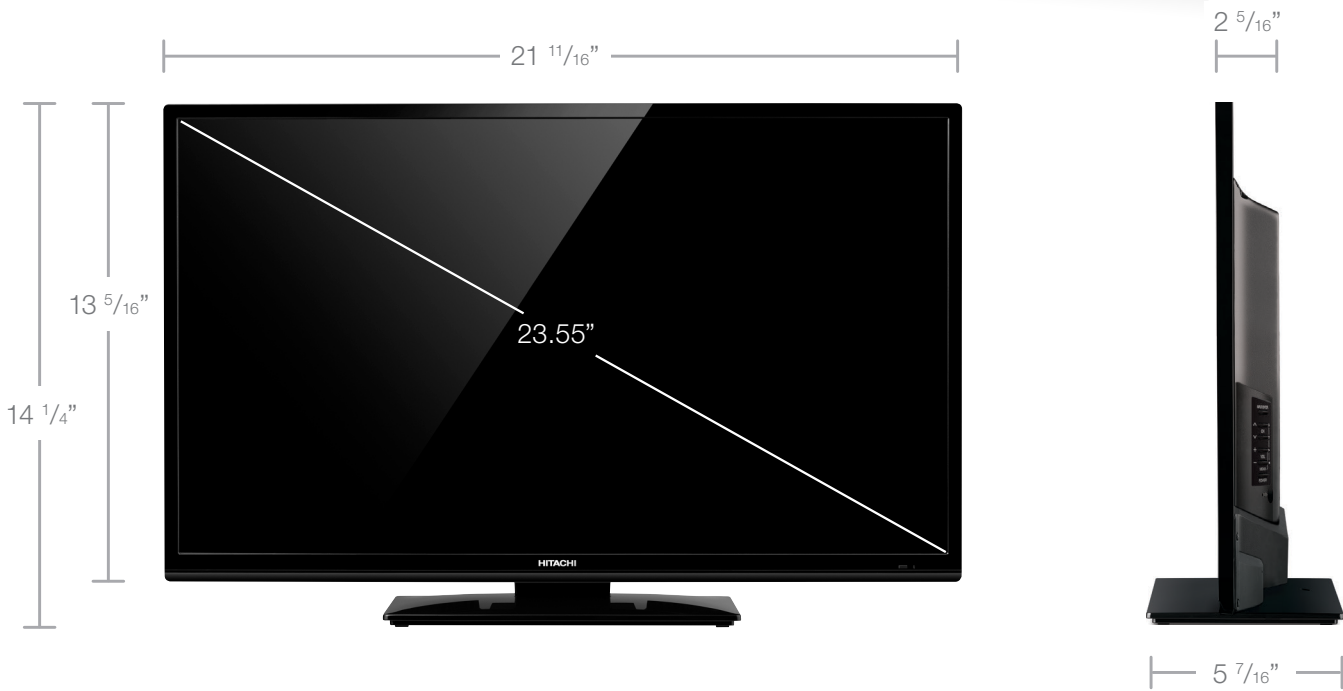

LE24H307

Light Emitting Diode
Liquid Crystal Display HDTV

HITACHI
Inspire the Next

LE24H307

24" Class (23.55" Diagonal)

HITACHI
Inspire the Next

Technical Specifications

Design

Piano Black
Light Emitting Diode
Liquid Crystal Display HDTV

Picture

24" Class (23.55" Diag.)
60Hz 720p Perfected (1366 x 768)
Super Clear Anti-Glare Screen
High Efficiency Liquid Crystal Display
Clear Motion Fast Response Time
Long Life LED Edgelight
PicturePerfect Video Processor
Automatic Film Processing
3D Y/C Comb Filter
3 Color Temperatures

Convenience

PC Input (RGB)
PC Power Management
English / Spanish / French OSD
ATSC / NTSC / Clear QAM tuner
Picture Memory by Input
6 Aspect Modes
V-Chip Parental Control
Advanced Closed Caption
Sleep Timer (10-120 min.)
Time Shift, Software Updates
(via USB Input)

Dimensions & Shipping Information

(All measurements are approximate)

	Carton Box	TV with Table Stand	TV without Table Stand
Width	23.62"	21.65"	21.65"
Height	15.75"	14.21"	13.29"
Depth	4.45"	5.39"	2.28"
Weight	9.5 lbs	7.1 lbs	6.8 lbs