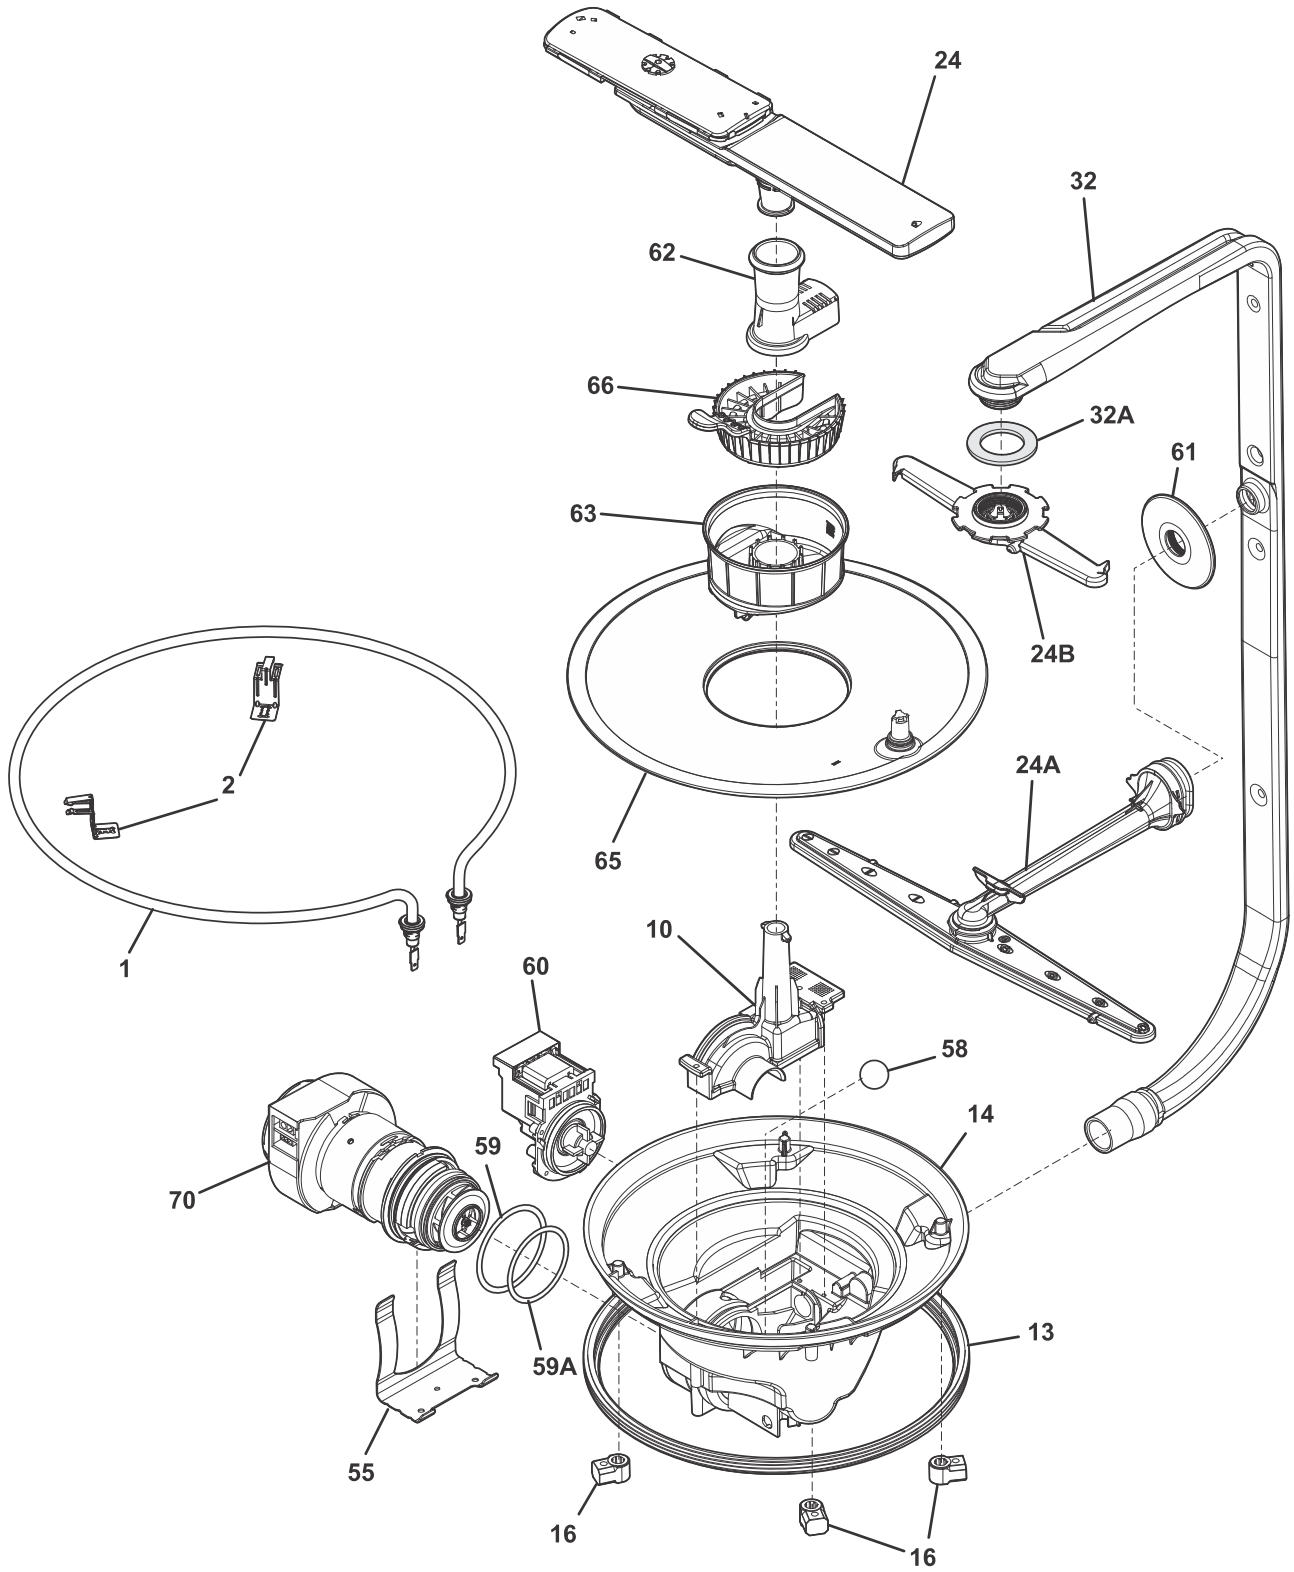

MOTOR & PUMP

MFGBD2438PB0A

MOTOR & PUMP

Model Index: A FGBD2438P (FGBD2438PB0A)
B FGBD2438P (FGBD2438PF0A)
C FGBD2438P (FGBD2438PW0A)

POS. NO	PART NO.		DESCRIPTION
1 #	154825001	A B C	Heater, round
1*	154106202	A B C	Nut, heater, (2)
1*	154289801	A B C	Shield, heater terminal
2	154465101	A B C	Bracket, heater, (2)
10	154724001	A B C	Cover, volute
*	154783101	A B C	Screw, PLT, 8-10
13	154246801	A B C	Gasket, sump
14	154723801	A B C	Sump Assembly
16	154246502	A B C	Retainer, sump
16*	154754901	A B C	Screw, sump mtg, 8-16, (4)
24	154830302	A B C	Spray arm, assembly, lower, Orbit Bar
24A	154468502	A B C	Spray arm, grey, center
24B	154754502	A B C	Spray arm, assembly, upper
32	154824201	A B C	Tube, delivery
32*	154106801	A B C	Clamp, hose, 1.29" open, worm gear, (2)
32*	154491101	A B C	Screw, delivery tube
32A	154406401	A B C	Gasket, delivery tube
55	154595901	A B C	Bracket, motor
55*	154779601	A B C	Screw, PH, 8-10, (2)
58	154246402	A B C	Check ball
59	154246901	A B C	O-ring, rear
59A	154247001	A B C	O-ring, front
60 #	154736201	A B C	Pump Assembly, drain, w/seal-impeller
60*	154617301	A B C	Flapper, valve, drain pump
60*	154741501	A B C	Screw, drain motor mtg, (3)
61	154463402	A B C	Grommet, delivery tube
62	154294102	A B C	Support, spray arm, grey, lower
63	154775402	A B C	Base, soil director, w/filter
65	154283005	A B C	Filter Assy, grey
66	154252702	A B C	Trap, glass, grey
70 #	154844301	A B C	Motor & Pump Assy, w/o-rings