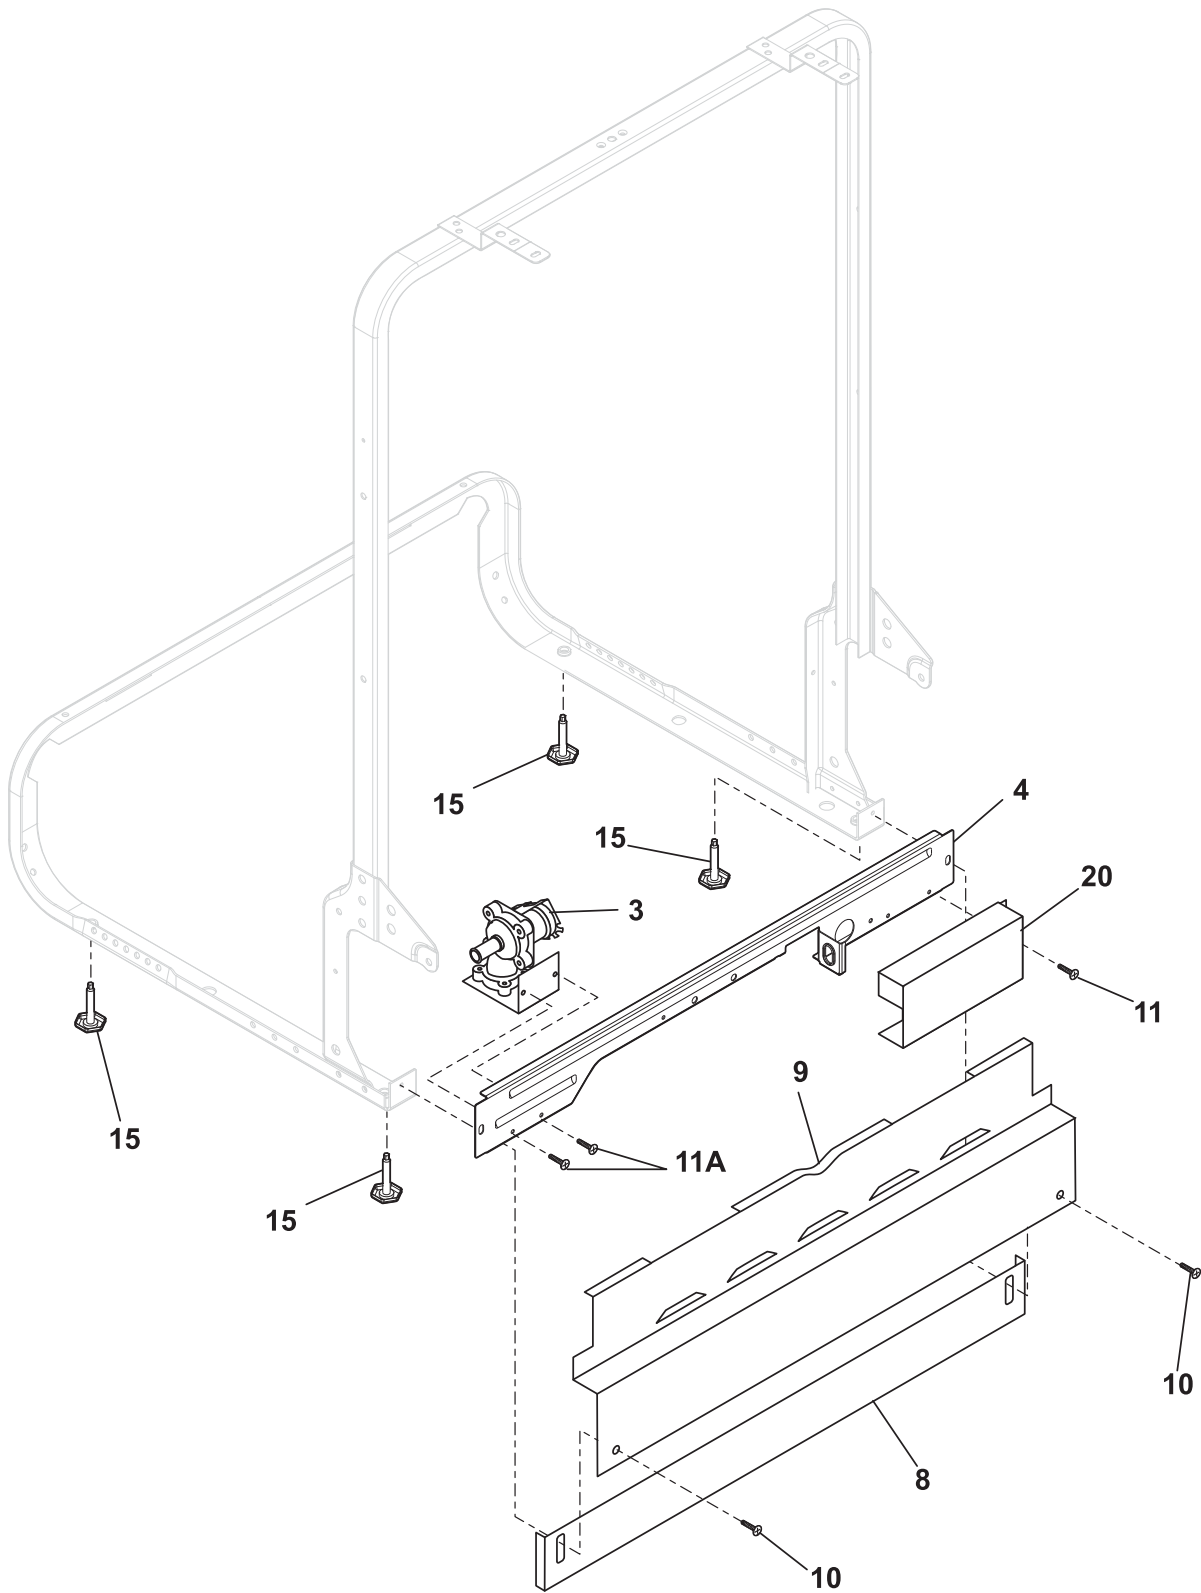

**FRAME**

P30F0022

**FRAME**

*Model Index:*    **A** FGBD2438P (FGBD2438PB0A)  
                           **B** FGBD2438P (FGBD2438PF0A)  
                           **C** FGBD2438P (FGBD2438PW0A)

POS. NO	PART NO.		DESCRIPTION
3 #	154637401	A B C	Valve, water
4	154823701	A B C	Brace, front frame
8	154745503	A B -	Toeplate, adjustable, black
8	154745501	- - C	Toeplate, adjustable, white
9	154871203	A B -	Kickplate Assy, black, w/label
9	154871201	- - C	Kickplate Assy, white, w/label
10	154754801	A B -	Screw, toeplate mtg, 8-18 AB hex hd, black, (2)
10	154371301	- - C	Screw, Phillips head, white
11	154200701	A B C	Screw, #10-32 x 3/8
11A	154825401	A B C	Screw, hex hd, 8-18 x .4, w/washer
15	154571101	A B C	Leg, leveling, (4)
20	154758501	A B C	Cover, junction box, w/label
*	154041001	A B C	Screw, plask #1, 10-10 x 9/16