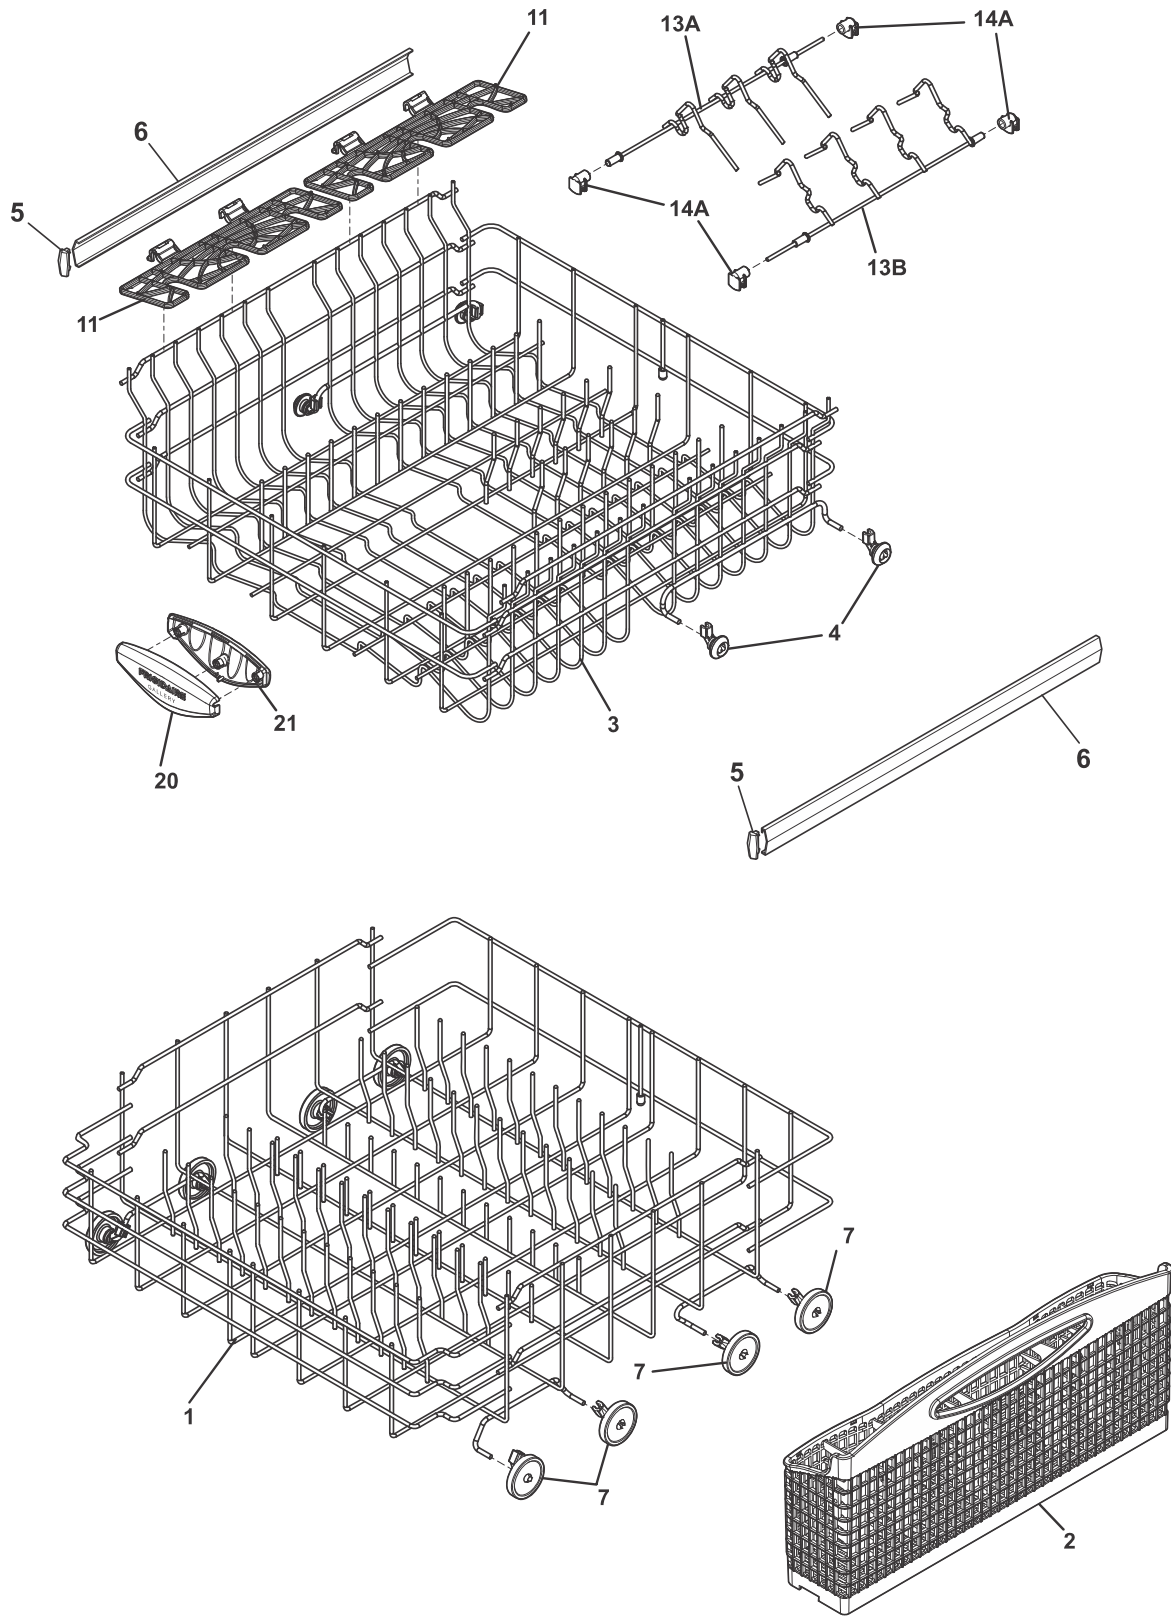

RACKS

RFGBD2435NB0A

RACKS

Model Index: **A** FGBD2438P (FGBD2438PB0A)
                          B FGBD2438P (FGBD2438PF0A)
                          C FGBD2438P (FGBD2438PW0A)

POS. NO	PART NO.		DESCRIPTION
1	154876003	A B C	Rack Assembly, lower, nylon, grey, w/wheels
2	154556102	A B C	Basket, silverware, grey
3	154866508	A B C	Rack Assembly, upper, nylon, grey
4	154522902	A B C	Wheel & bushing assy, grey, upper rack, (8)
5	5304440996	A B C	Cap, slide, grey, (4)
*	154754701	A B C	Screw, truss hd, 8-18 type AB
6	154597801	A B C	Slide, rack, upper, (2)
7	154174503	A B C	Wheel & bracket assy, grey, lower rack, (8)
11	154793904	A B C	Shelf, cup, half width, gray
13A	154740304	A B C	Fence, multi, 3 wire, LH, grey, upper rack
13B	154740404	A B C	Fence, multi, 4 wire, RH, grey, upper rack
14A	154242003	A B C	Bracket, multi fence, grey, upper rack, (4)
20	154732602	A B C	Handle, pull, front, upper rack
21	154530902	A B C	Handle, pull, grey, rear, upper rack