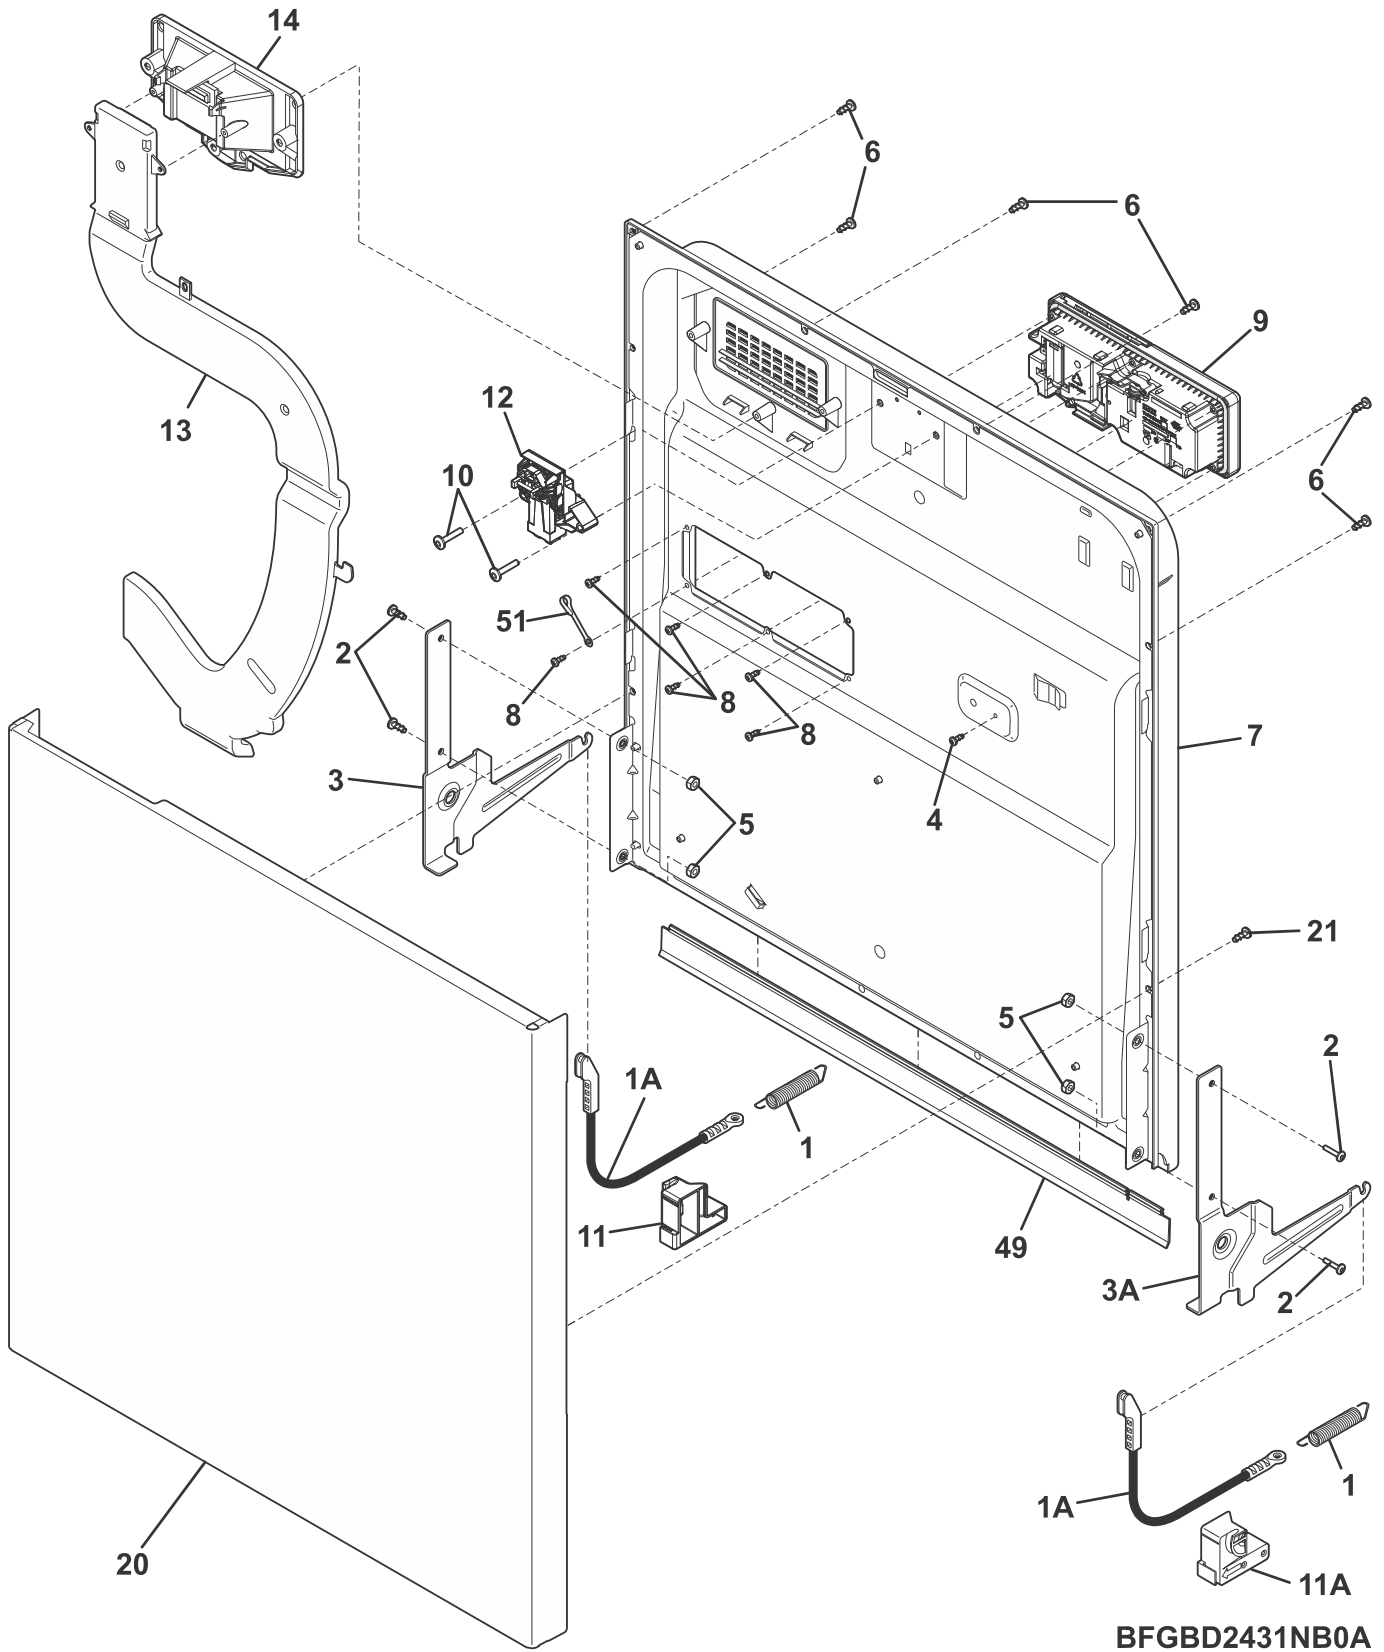

DOOR

DOOR

Model Index: A FGBD2438P (FGBD2438PB0A)
B FGBD2438P (FGBD2438PF0A)
C FGBD2438P (FGBD2438PW0A)

POS. NO	PART NO.		DESCRIPTION
1	154579101	A B C	Spring, friction pulley, (2)
1A	154578801	A B C	Cable, friction pulley, (2)
2	154093301	A B C	Screw, arm assy, (4)
3	154691201	A B C	Arm Assy, LH
3A	154691101	A B C	Arm Assy, RH
*	154647101	A B C	Hinge Pin, arm assy
*	154686401	A B C	Bearing, hinge pin
4	154825401	A B C	Screw, hex hd, 8-18 x .4, w/washer
5	154079601	A B C	Nut, arm assy, and handle mtg.
6	154783101	A B C	Screw, PLT, 8-10
7	154743503	A B C	Liner, door assembly, grey, complete
8	154294701	A B C	Screw, #7 plas .375, (6), disp. assy.
9 #	154860101	A B C	Dispenser, det/rinse aid, w/level ind.
9*	154719301	A B C	Shield, dispenser assy
10	154103702	A B C	Screw, latch mtg, (2)
11	154579201	A B C	Pulley, friction, LH
11A	154579202	A B C	Pulley, friction, RH
12 #	154722401	A B C	Latch Assembly, door
13	154755801	A B C	Duct Assembly, vent, w/tape
14	154784401	A B C	Vent assy, dry, w/gaskets
14*	154793401	A B C	Screw, dry duct, (3)
20	154874703	A - -	Door Assembly, w/insullation, black
20	154874705	- B -	Door Assembly, w/insullation, stainless
20	154874701	- - C	Door Assembly, w/insullation, white
20*	154253201	A B C	Insulation, door
21	154754701	A B C	Screw, truss hd, 8-18 type AB
49	154759101	A B C	Gasket, door, bottom
51	154320301	A B C	Clamp, drip loop, wire