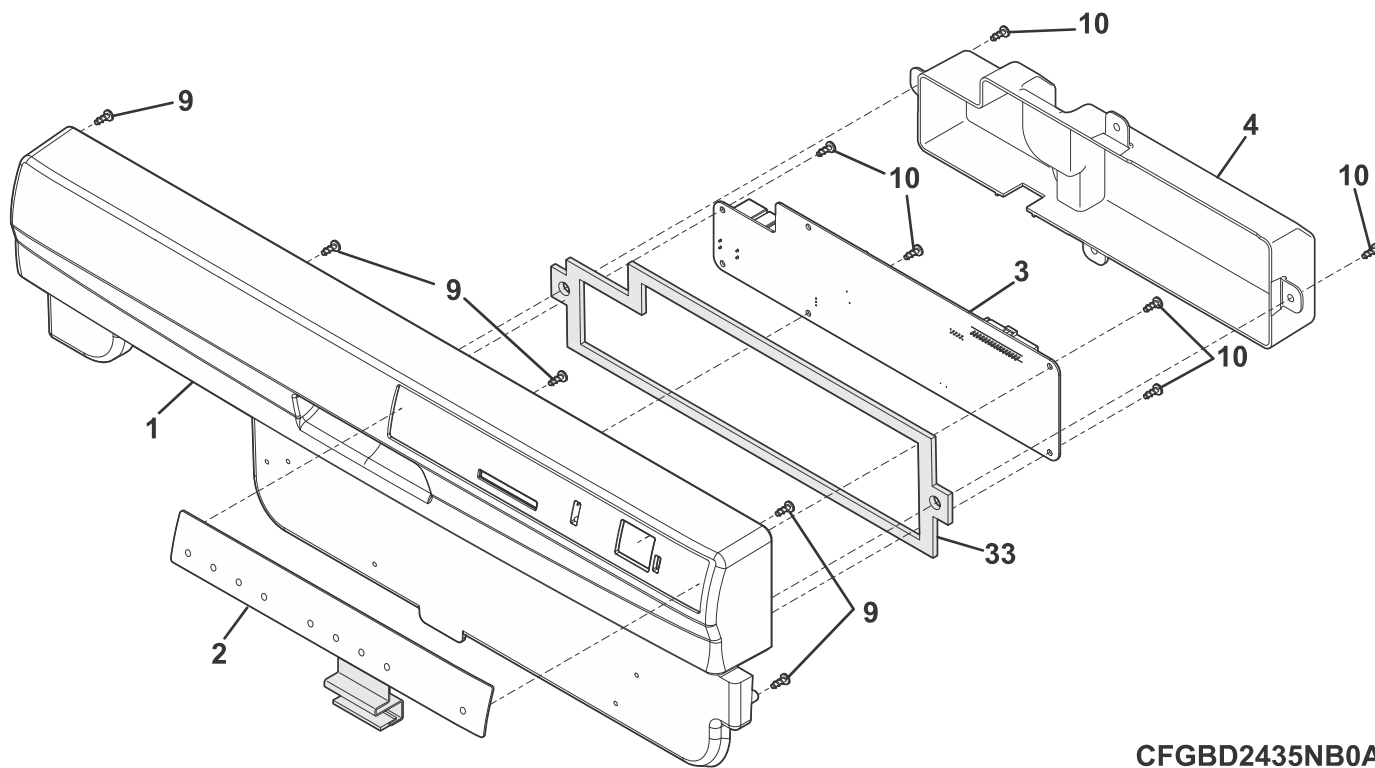

CONTROL PANEL

CFGBD2435NB0A

CONTROL PANEL

Model Index: **A** FGBD2438P (FGBD2438PB0A)
                          B FGBD2438P (FGBD2438PF0A)
                          C FGBD2438P (FGBD2438PW0A)

POS. NO	PART NO.		DESCRIPTION
1	154872205	A B -	Console, control, black
1	154872204	- - C	Console, control, white
2 #	154778403	A B -	Insert, control panel, black
2 #	154778401	- - C	Insert, control panel, white
3 #	5304491211	A B C	Board, control
4	154718801	A B C	Cover, control
9	154783101	A B C	Screw, PLT, 8-10
10	154294701	A B C	Screw, #7 plas .375, (6), disp. assy.
33	154478901	A B C	Gasket, cover
* #	154870201	A B C	Harness, wiring, main
*	154849244	A B C	Energy Guide