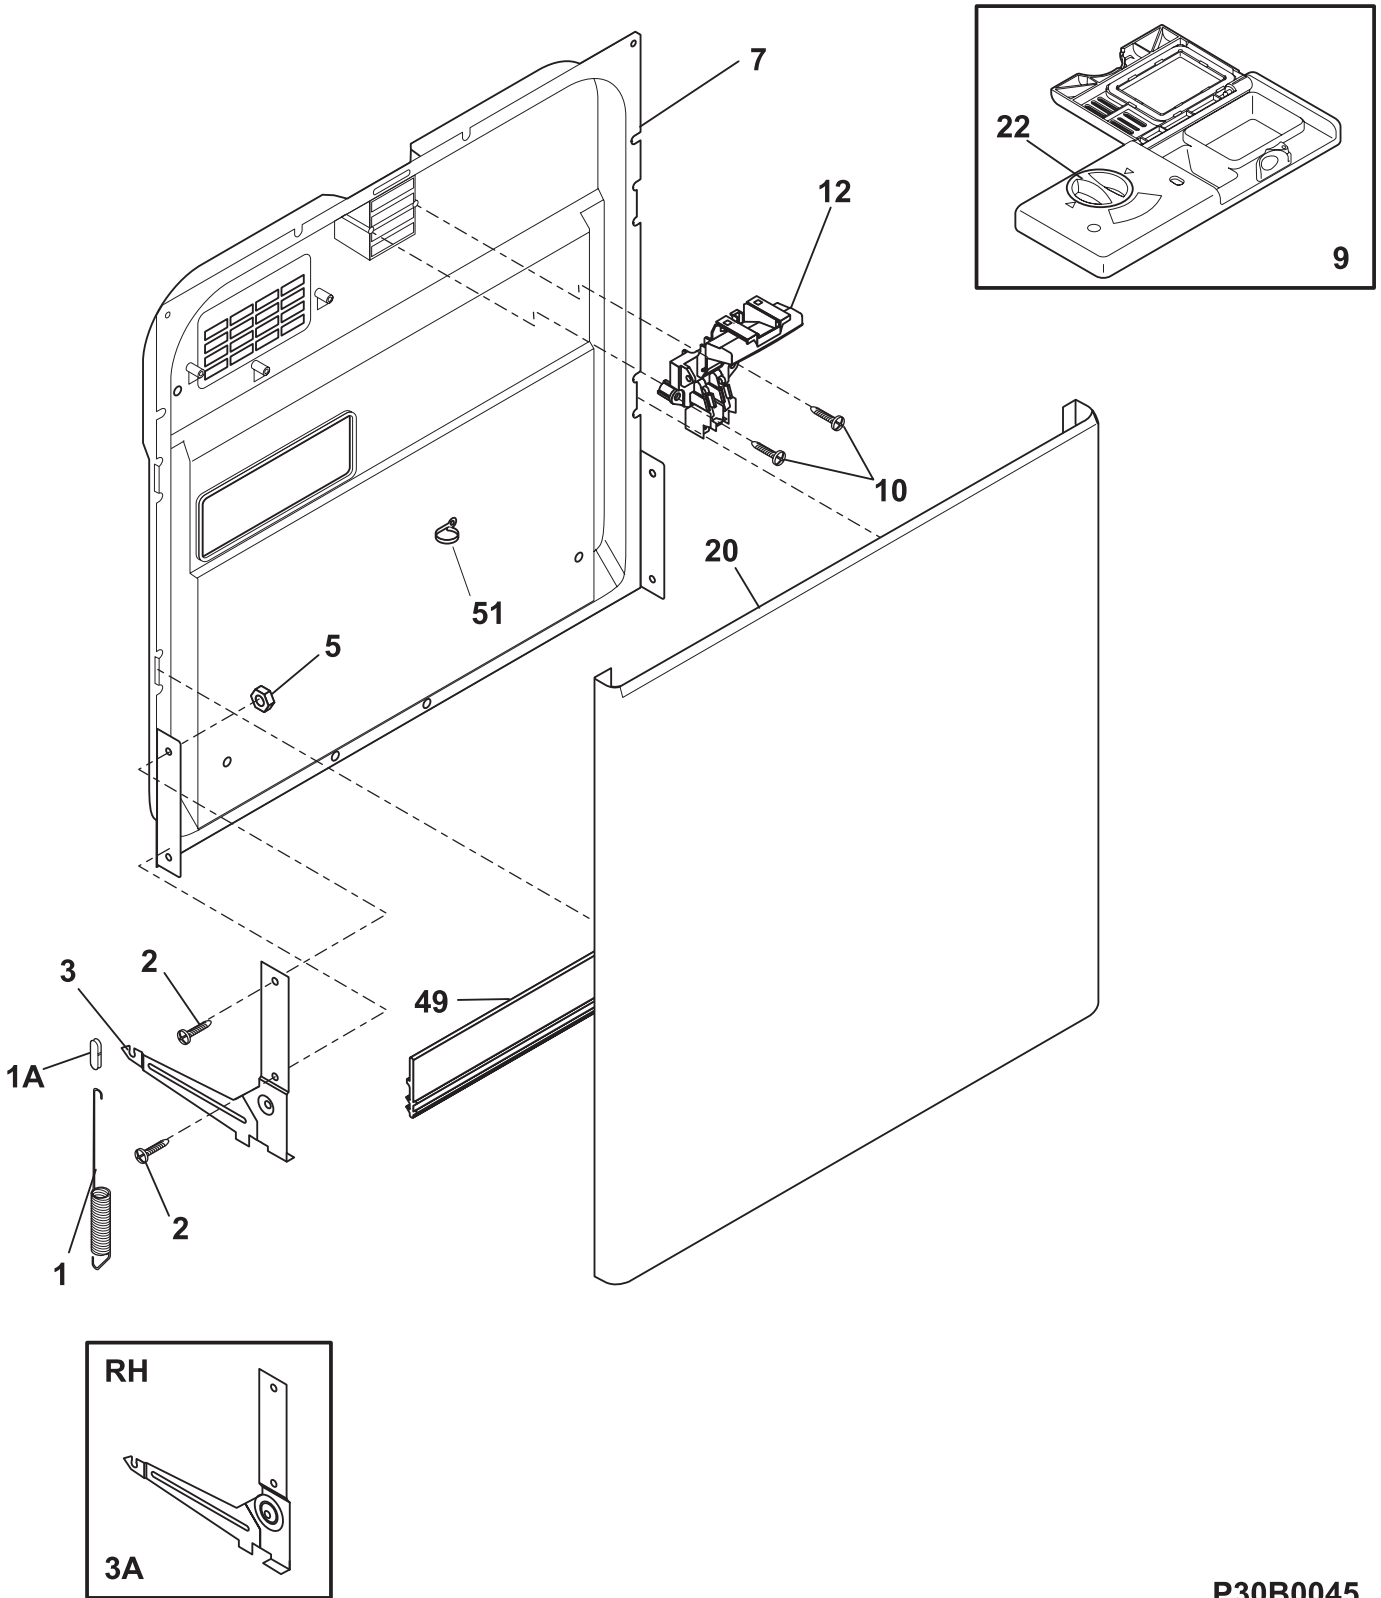

DOOR

CAUTION: Use the Kenmore part number to order part, not the illustration number.

P30B0045

DOOR

CAUTION: Use the Kenmore part number to order part, not the illustration number.

Model Index: A 587.1524 (587.15242702)
B 587.1524 (587.15248702)
C 587.1524 (587.15249702)

POS. NO	PART NO.		DESCRIPTION
1	154430501	A B C	Spring, door, (2)
1A	154325201	A B C	Linkage, door spring, (2)
2	154093301	A B C	Screw, arm assy, (4)
3	154691201	A B C	Arm Assy, LH
3A	154691101	A B C	Arm Assy, RH
*	154647101	A B C	Hinge Pin, arm assy
*	154686401	A B C	Bearing, hinge pin
5	154079601	A B C	Nut, arm assy, and handle mtg.
7	154494601	A B C	Liner, door assy.
9	154574401	A B C	Dispenser, det/rinse aid, w/o reed
9*	154294701	A B C	Screw, #7 plas .375, (6), disp. assy.
10	154103702	A B C	Screw, latch mtg, (2)
12 #	154556701	A - -	Latch assy, white
12 #	154556703	- B C	Latch assy, black
20	154538301	A - -	Door, white
20	154538306	- B -	Door, silver mist
20	154538303	- - C	Door, black
20*	5304428306	A B C	Screw, door mtg., (2)
22	154388801	A B C	Cap, Rinse aid
49	154588201	A B C	Gasket, door wiper
51	154320301	A B C	Clamp, drip loop, wire
*	154409401	A B C	Screw, #8-18 x .375