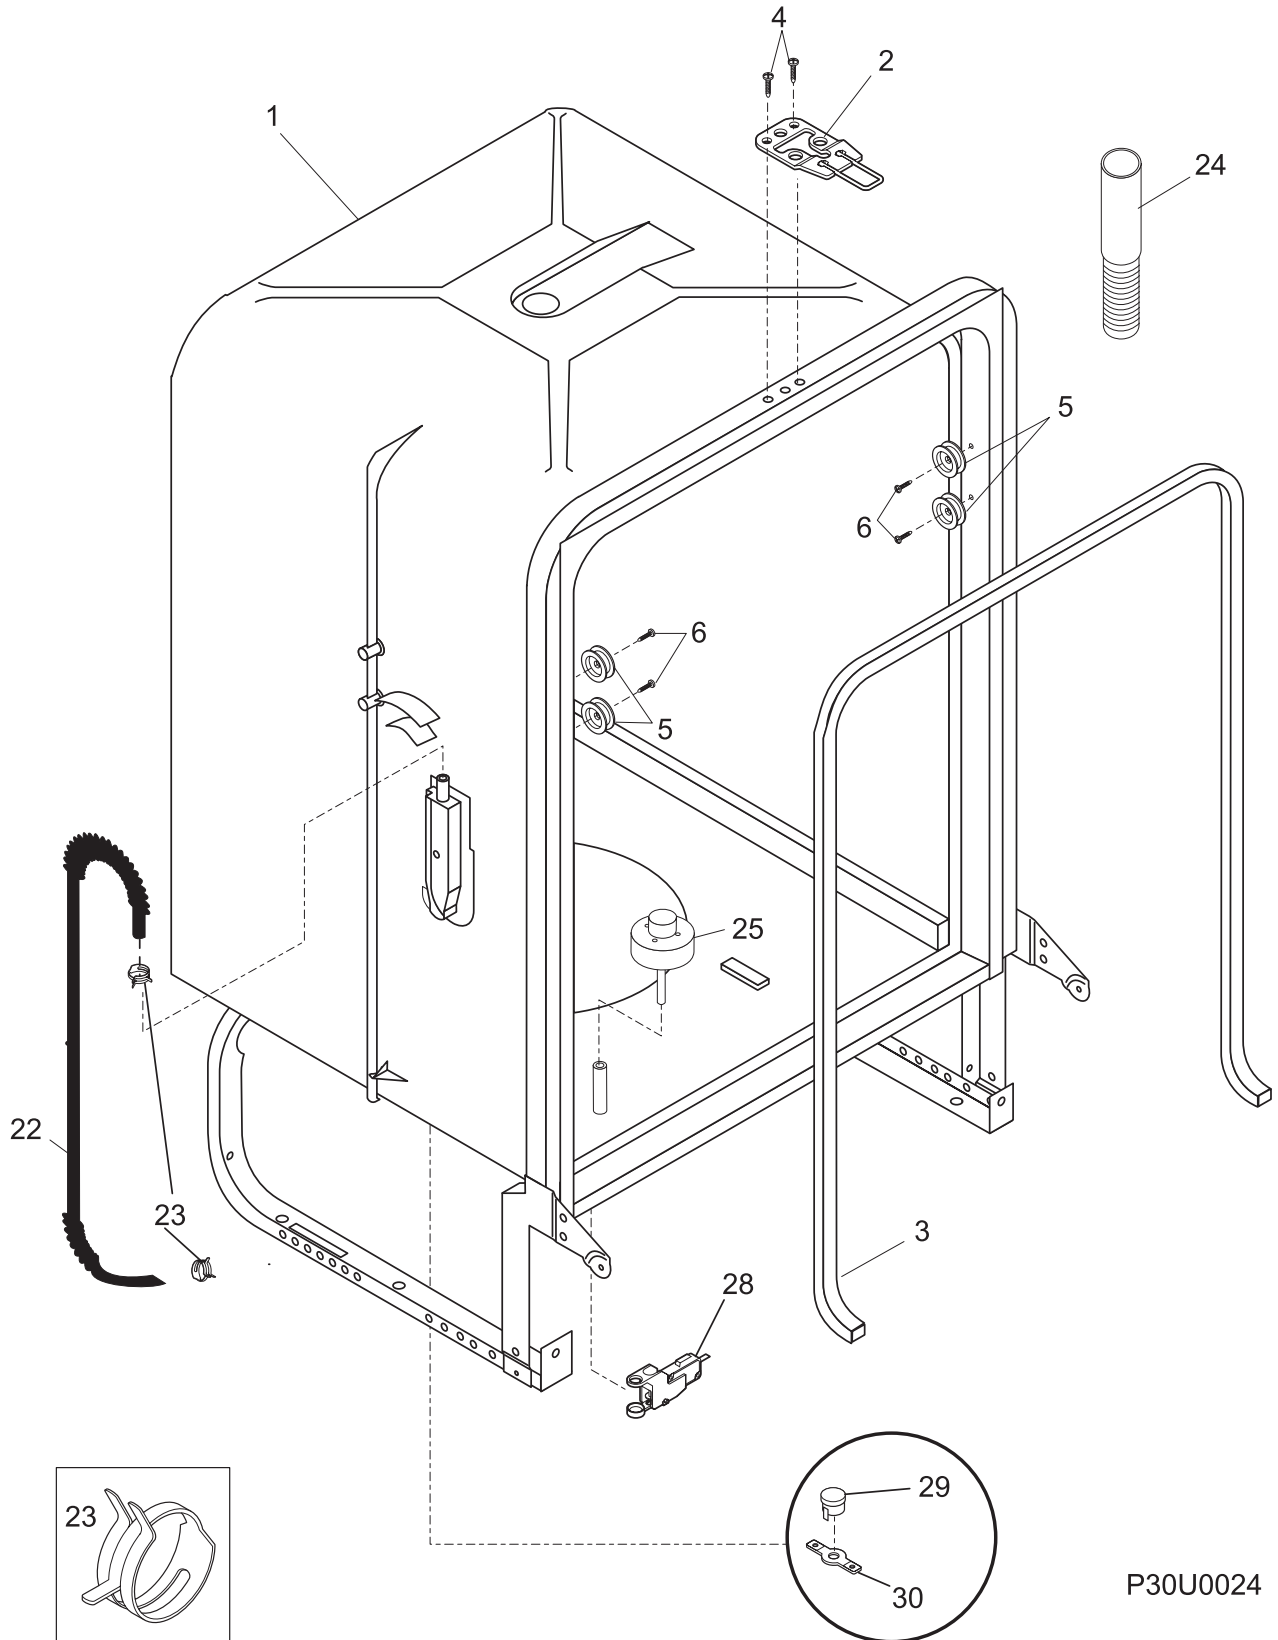

DOOR

CAUTION: Use the Kenmore part number to order part, not the illustration number.

Model Index: A 587.1524 (587.15242702)
B 587.1524 (587.15248702)
C 587.1524 (587.15249702)

POS. NO	PART NO.		DESCRIPTION
1	154430501	A B C	Spring, door, (2)
1A	154325201	A B C	Linkage, door spring, (2)
2	154093301	A B C	Screw, arm assy, (4)
3	154691201	A B C	Arm Assy, LH
3A	154691101	A B C	Arm Assy, RH
*	154647101	A B C	Hinge Pin, arm assy
*	154686401	A B C	Bearing, hinge pin
5	154079601	A B C	Nut, arm assy, and handle mtg.
7	154494601	A B C	Liner, door assy.
9	154574401	A B C	Dispenser, det/rinse aid, w/o reed
9*	154294701	A B C	Screw, #7 plas .375, (6), disp. assy.
10	154103702	A B C	Screw, latch mtg, (2)
12 #	154556701	A - -	Latch assy, white
12 #	154556703	- B C	Latch assy, black
20	154538301	A - -	Door, white
20	154538306	- B -	Door, silver mist
20	154538303	- - C	Door, black
20*	5304428306	A B C	Screw, door mtg., (2)
22	154388801	A B C	Cap, Rinse aid
49	154588201	A B C	Gasket, door wiper
51	154320301	A B C	Clamp, drip loop, wire
*	154409401	A B C	Screw, #8-18 x .375

587.1524

TUB

CAUTION: Use the Kenmore part number to order part, not the illustration number.

P30U0024