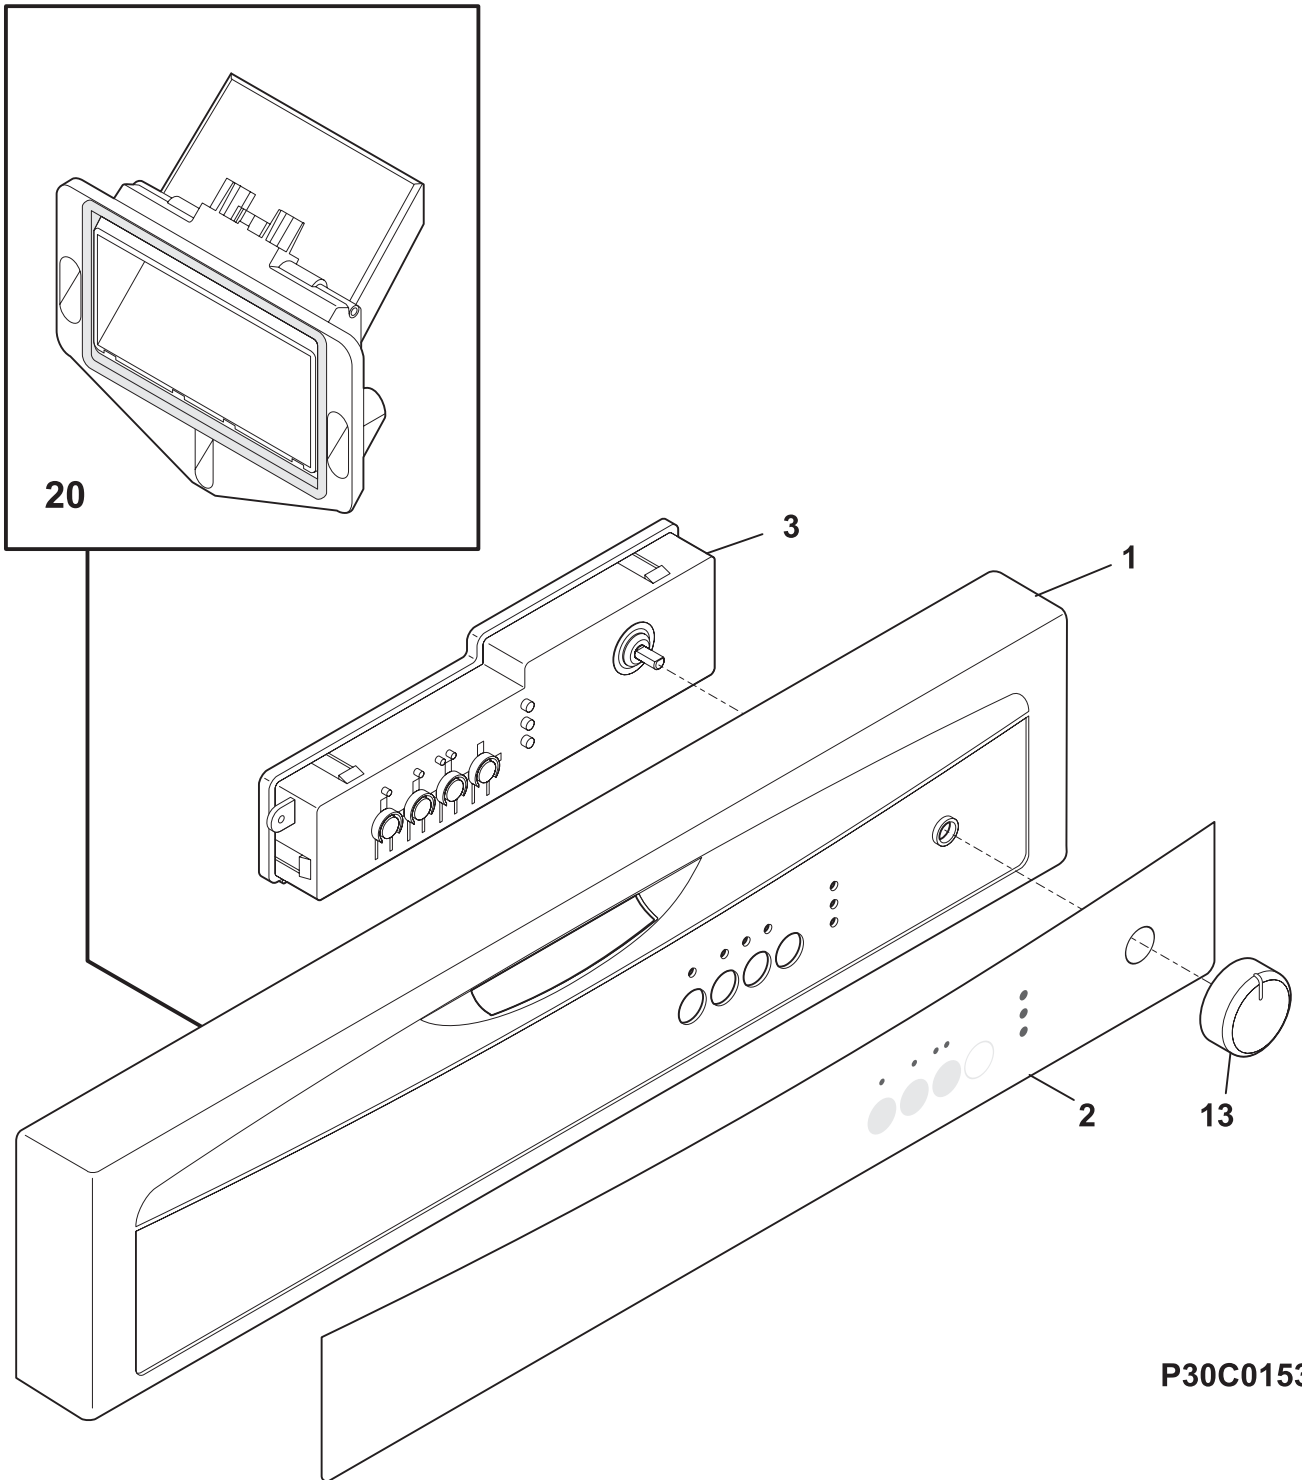

In all orders or correspondence, avoid delays and misunderstandings by always giving the complete model number shown on the right hand side of the front tub flange, directly behind the door of the dishwasher.

P30C0153

CONTROL PANEL

CAUTION: Use the Kenmore part number to order part, not the illustration number.

Model Index: **A** 587.1524 (587.15242702)
 B 587.1524 (587.15248702)
 C 587.1524 (587.15249702)

POS. NO	PART NO.		DESCRIPTION
1	154644401	A - -	Panel, control, white
1	154644403	- B C	Panel, control, black
2	154571201	A - -	Insert, control panel, white, 4 button
2	154571203	- B C	Insert, control panel, black, 4 button
3 #	154668901	A B C	Control Module, 4 button, w/selector
13	154551901	A - -	Knob, timer, white
13	154551903	- B C	Knob, timer, black
20	154433001	A B C	Vent assy, static dry
20*	154436201	A B C	Screw, dry duct, (3)
* #	154646301	A B C	Harness, wiring, main
*	154227501	A B C	Thermistor
*	5995520789	A B C	Repair Parts List
*	154643101	A B C	Owners Manual, eng/spn
*	154643102	A B C	Owners Manual, French
*	154643001	A B C	Service Data Sheet
*	154524101	A B C	Instructions, installation
*	154678515	A B C	Energy guide label
*	154409401	A B C	Screw, #8-18 x .375