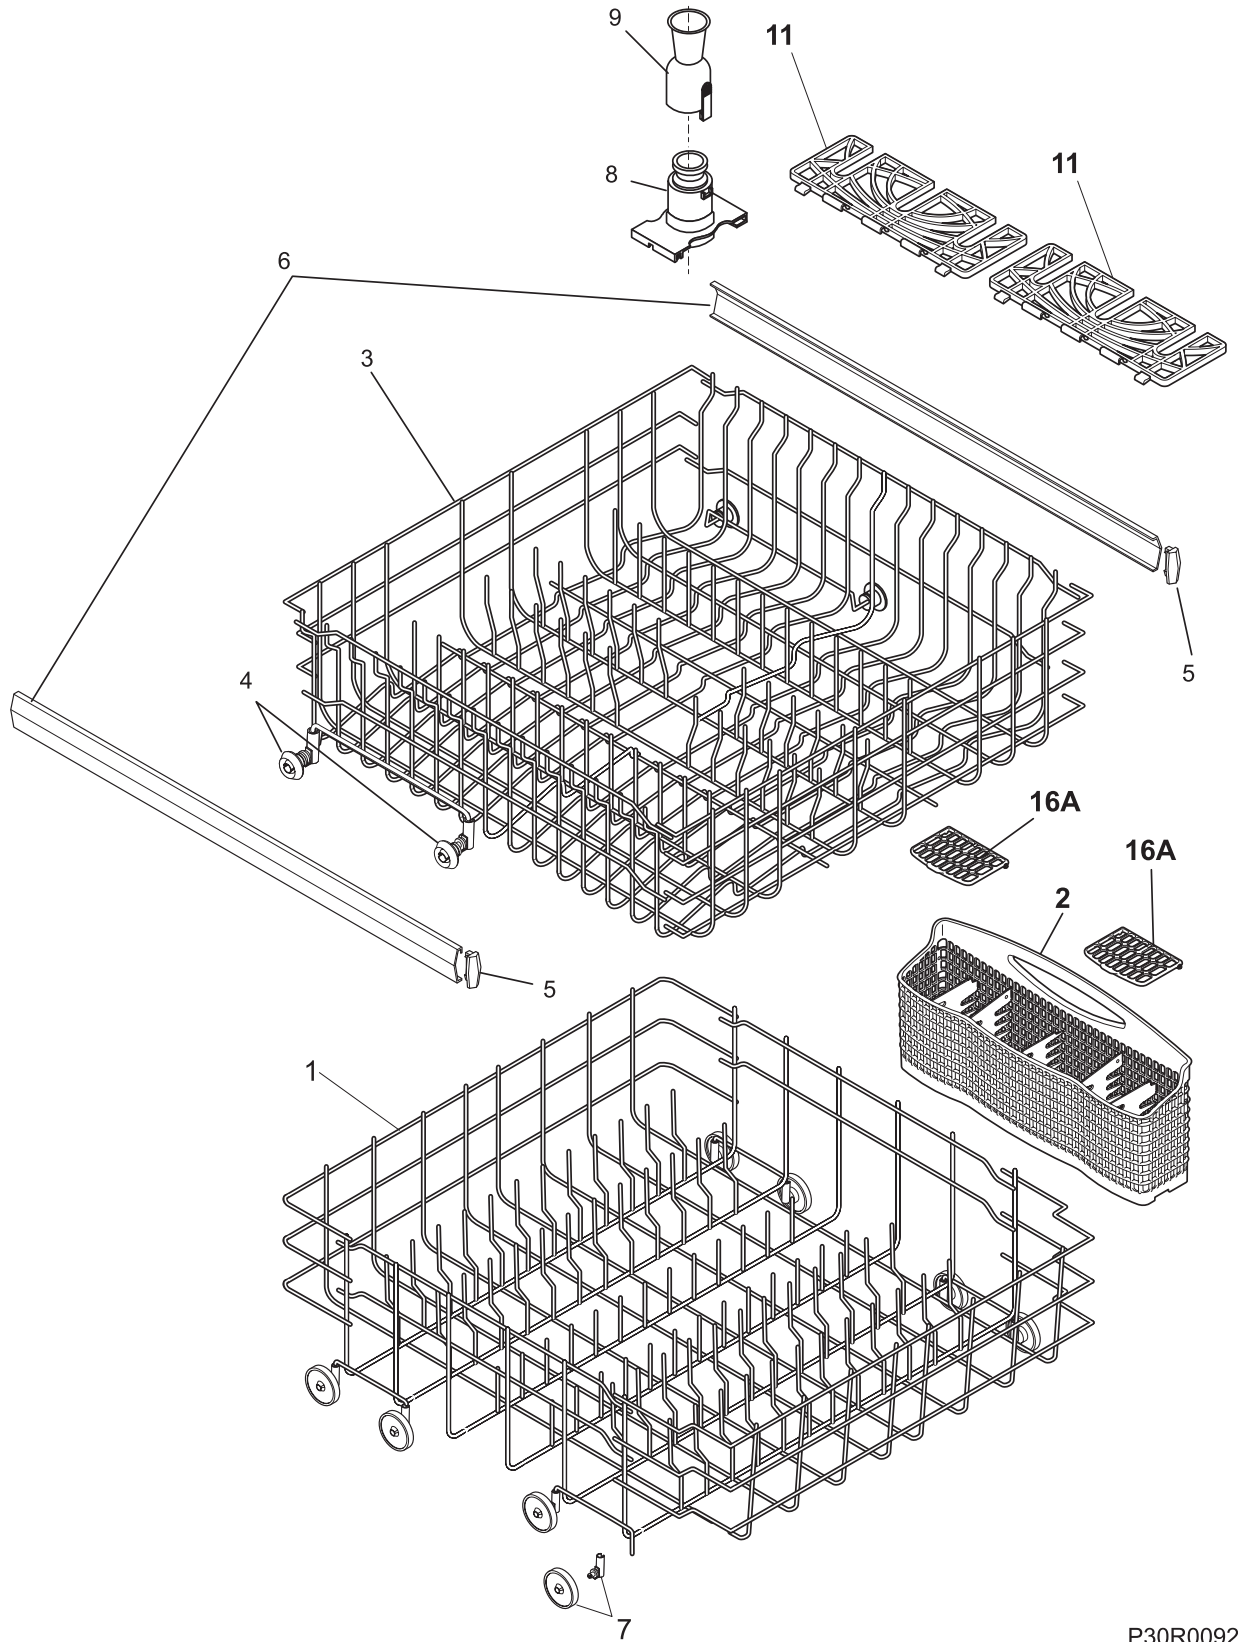

RACKS

CAUTION: Use the Kenmore part number to order part, not the illustration number.

P30R0092

RACKS

CAUTION: Use the Kenmore part number to order part, not the illustration number.

Model Index: **A** 587.1524 (587.15242702)
                          B 587.1524 (587.15248702)
                          C 587.1524 (587.15249702)

POS. NO	PART NO.		DESCRIPTION
1	154319706	A B C	Rack assy, lower
2	154556101	A B C	Basket, silverware, white
3	154319524	A B C	Rack assy, upper
4	154522901	A B C	Wheel & bushing assy, upper rack, (8)
5	5300809927	A B C	Cap, slide, (4)
6	154597801	A B C	Slide, rack, upper, (2)
7	154174502	A B C	Wheel & bracket assy, lower rack
8	154304001	A B C	Base, funnel
9	154251801	A B C	Funnel
11	154436101	A B C	Shelf, cup, half width, white
16A	154424301	A B C	Cover, side basket, (2), silverwareOPTIONAL ACCESSORY