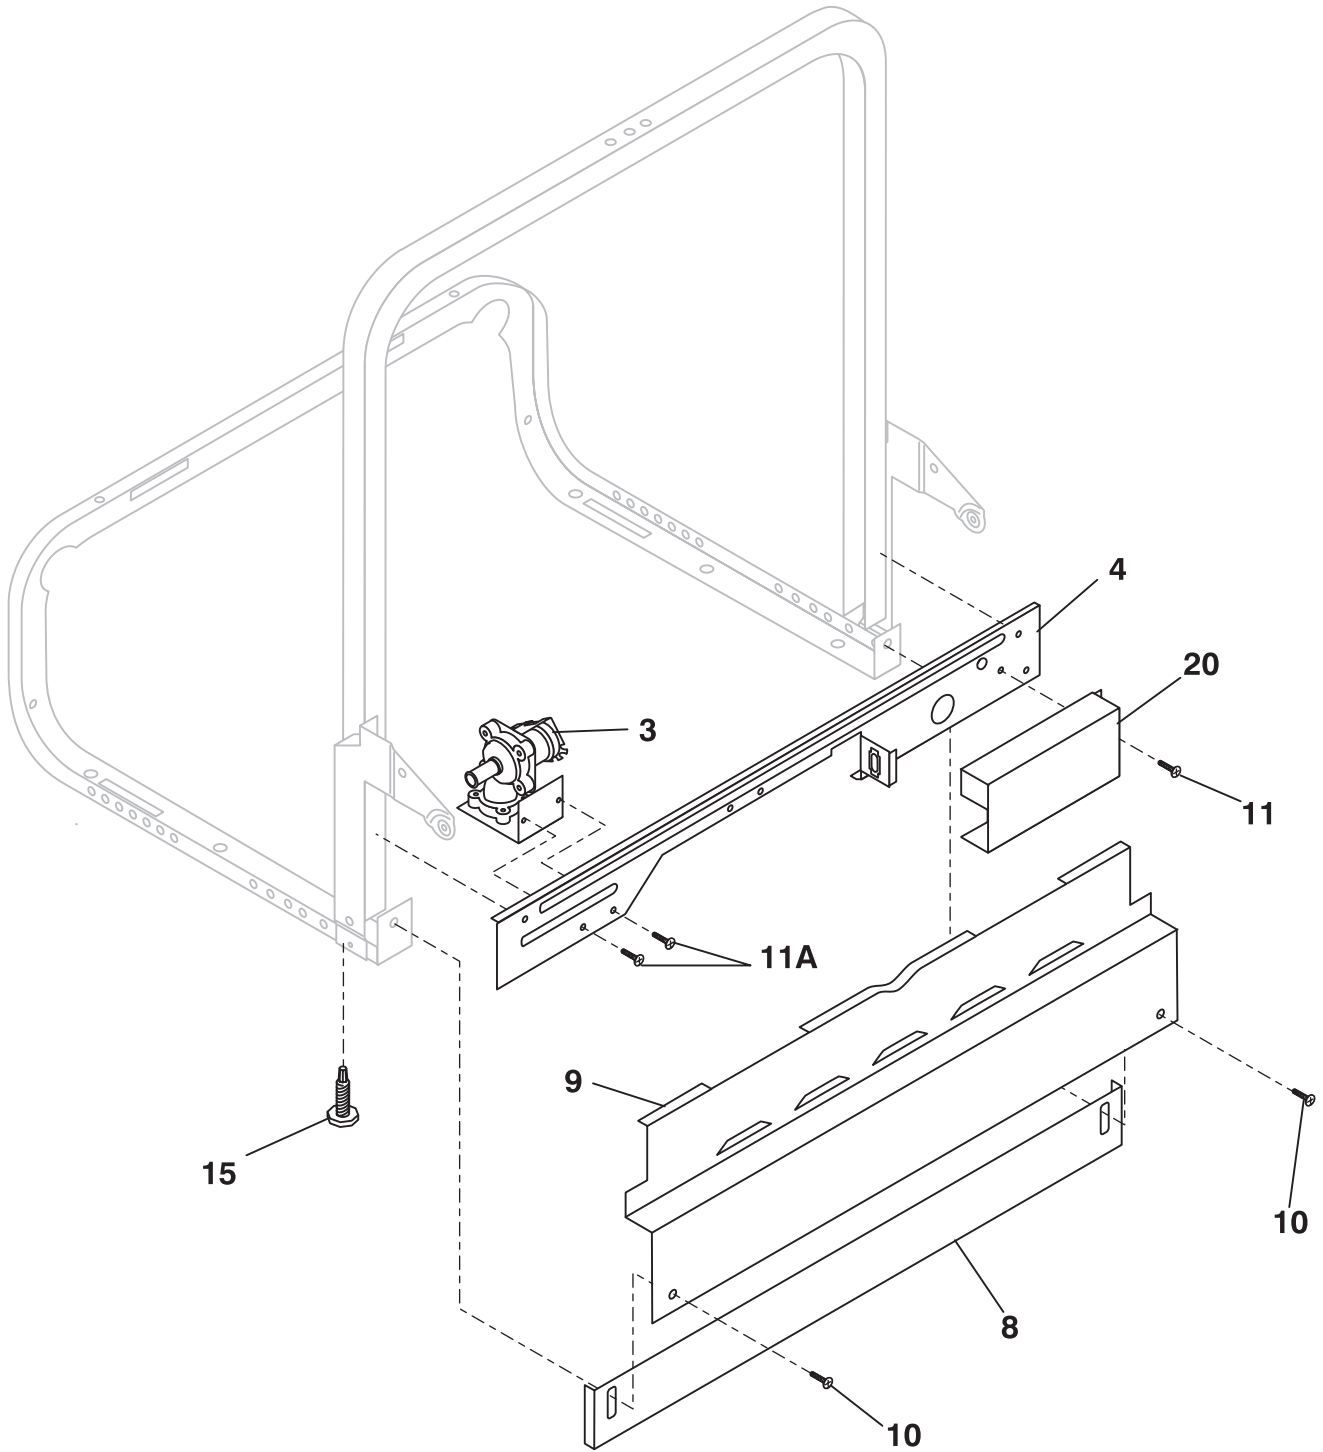

587.1524

FRAME

CAUTION: Use the Kenmore part number to order part, not the illustration number.

P30F0022

FRAME

CAUTION: Use the Kenmore part number to order part, not the illustration number.

Model Index: **A** 587.1524 (587.15242702)
                          B 587.1524 (587.15248702)
                          C 587.1524 (587.15249702)

POS. NO	PART NO.		DESCRIPTION
3 #	154637401	A B C	Valve, water
4	154669301	A B C	Brace, front frame
8	154589401	A - -	Toeplate, adjustable, white
8	154589403	- B C	Toeplate, adjustable, black
9	154589501	A - -	Kickplate Assy, white
9	154589503	- B C	Kickplate Assy, black
10	154371301	A - -	Screw, Phillips head, white
10	5300808658	- B C	Screw, #8A x .375", black
11	154200701	A B C	Screw, #10-32 x 3/8
11A	154200601	A B C	Screw, #10-16 x 3/8
15	154571101	A B C	Leg, leveling, (4)
20	154597001	A B C	Cover, junction box
*	154041001	A B C	Screw, plask #1, 10-10 x 9/16
*	154200602	A B C	Screw, 10-16 x 3/8, hex
*	154409401	A B C	Screw, #8-18 x .375