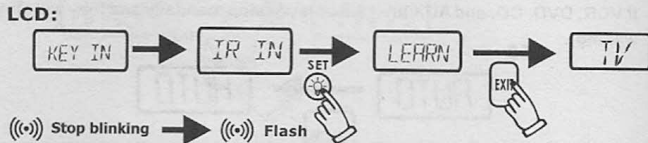

Remarks: Cancel the learned function

E.g. Cancel the learnt TV interface

Press the "SELECT" key to shift to the TV interface, → press the "SET" key for about 5 seconds to enter the Settings state → press the "▶" key to shift to the "LEARN" state → press the "SELECT" key to enter → press the "▲" to shift to the "CLEAR" state. Press the "SELECT" key to the "CLEAR" state → press the Key whose function has been learnt for once, the "K" in CLEAR will blink for once, which means this key is cancelled. Repeat doing so to cancel the information that you want to cancel → press the "SET" key to withdraw and return to the "LEARN" menu, press the "EXIT" key for once, to return to the TV interface.

Other functions

1. Time Clock function and Restore Factory Settings function

The following operation can be conducted on the 11 pages of TV, VCR, SAT, CBL, Xbox, HOME THEATER, A/C, DVD, CD, AMP, and AUX.

1. Press the "SET" key for about 5 seconds to enter the Setting mode;