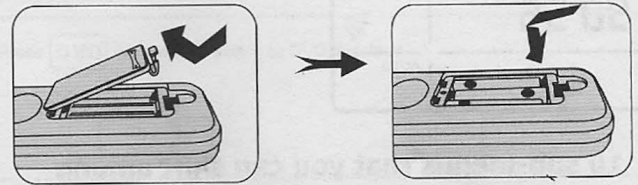

Please note the followings before using this remote controller:

1. This remote controller has 54 buttons, of which 39 are functional, and the rest 15 are not.
2. When serving the record button "●" in a VCR or DVD player, the record button "○" needs to be pressed for about 2 seconds.
3. After turning on the Learn function of this remote controller, the Clock will stop working; and you have to readjust the Clock after exercising the Learn function.
4. Learn keys: when serving the A/C, seven keys . . . . . . can be used for Learning. When serving other home appliances, all the function keys can be used for Learning.
5. As for the Learn code and Key Transfer code, be sure to put the same key in the same storage area when serving the same home appliance, so that the codes will cover each other. When serving the same home appliance, the same key cannot store the Learn code and the Key Transfer code concurrently.
6. During your use of the Menu, if you don't press any key within 2~3 minutes, the system will withdraw from the menu. If you don't press any key within 5~6 minutes, the LCD will be turned off.

Install the batteries

Open the battery trough cover, install three fire-new AAA batteries according to the +/- mark on the trough wall, as shown in the figure:

Precautions:

1. Do not use new and old batteries or batteries of different models concurrently.
2. In case of any liquid leakage from a battery, be sure to take the battery out, and clean the battery compartment trough before replacing it with a new battery.
3. Be sure to take the batteries out before you are not going to use this remote controller for a long period of time.

11 kinds of operational interfaces

This remote controller has 11 different operational interfaces altogether for equipment: HTIB, TV, VCR, SAT, DVD, CD, CBL, AMP, Xbox, AUX, and A/C. Switching is realizable through pressing their respective equipment buttons.

HTIB 024 24°C AUTO	TV 05 53 24°C AUTO
VCR 10 22 24°C AUTO	SAT 20 11 24°C AUTO
TV/TV 30 03 24°C AUTO	CD 40 38 24°C AUTO
CBL 50 02 24°C AUTO	AMP 60 54 24°C AUTO
XBOX 70 00 24°C AUTO	AUX 80 15 24°C AUTO