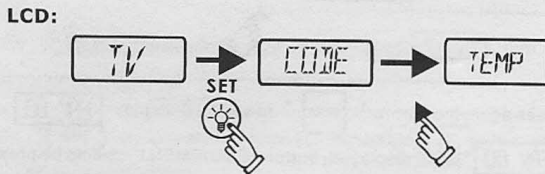

14. Then press **[SELECT]** return to interface **[MACRO]** to start "KidsCH" with "KIDS" displayed.
14. Press **[SELECT]**, return to interface **[MACRO]** to start "FAV".

Notes:

1. During channel setting, **[KidsCH]** is the channel space button.
2. Setting method of "FAV" is the same with that of "KidsCH". The difference lies in that when you have selected "KidsCH", channel selection functional button is locked, button **[KidsCH]** is taken to select channels; however, all buttons are usable when use "FAV".

7. Celsius-Fahrenheit switching function

1. Press button "SET" for about 5 seconds to enter submenu, then press "▶" or "◀" to transfer the menu to "TEMP".

2. Press **[SELECT]**, then press "▼"