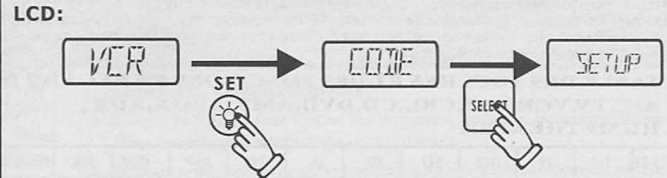

3. Enter a four-digit code 1999. If you enter a correct code, you will hear a beep, and the system will return to the "CODE" sub-menu.