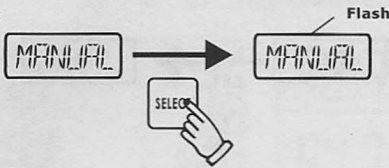

5. Aim the remote controller at the TV set, click the "▲" key, until the screen of the TV set shows the "VOLUME" mark. Press the "SELECT" key to return to the "MANUAL" state.

LCD: