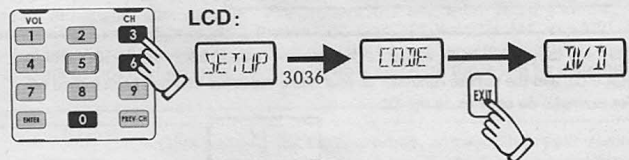

1. Manually turn on the home appliance you are going to take remote control of, find the first code for your home appliance from the code list. For example: the DVD is branded SONY, the first code is 3036.

2. Press **DVD** key once to switch to DVD interface.

LCD:

3. Press the "SET" key for about 5 seconds, to enter the sub-menu "CODE" state.

LCD:

4. Press the "SELECT" key, to enter the settings state.

LCD:

5. Input four-digit code 3036, if correctly, with a beep it returns to submenu "CODE" press button **EXIT** it will exit and save the setting. Check other buttons (except Button SET, Button EQUIPMENT, Button KidsCH, M1, M2) for functionality and end setting, or repeat procedure 4~5 (if code input is wrong, beeps will be given out to call for new input).

B. Method of manual search of code

1. Manually turn on the home appliance you are going to take remote control of (e.g. TV or VCR, etc.), aim the remote controller at the home appliance that has been turned on. For example: to do settings on the TV.

2. Press key **TV** once to switch to "TV" interface.

LCD:

3. Press the "SET" key for about 5 seconds, enter the sub-menu "CODE" state; then press the "▶" key to show "SEARCH", then press the "SELECT" key, the "MANUAL" will blink.