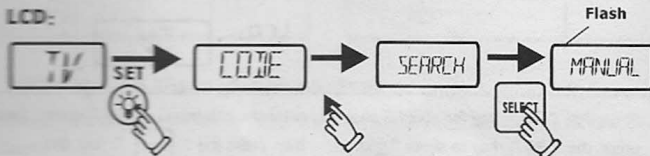

C. Fully automated search of code

1. Manually turn on the home appliance that you are going to take remote control of (e.g. TV, VCR etc.), aim the remote controller at your home appliance that has been turned on. For example: do settings on the TV.

2. Press key "TV" once to switch to "TV" interface.

LCD:

3. Press the "SET" key for about 5 seconds, enter the sub-menu "CODE" state, then press the "▶" key to set the menu screen at "SEARCH", then press the "SELECT" key, the "MANUAL" will blink.

LCD: