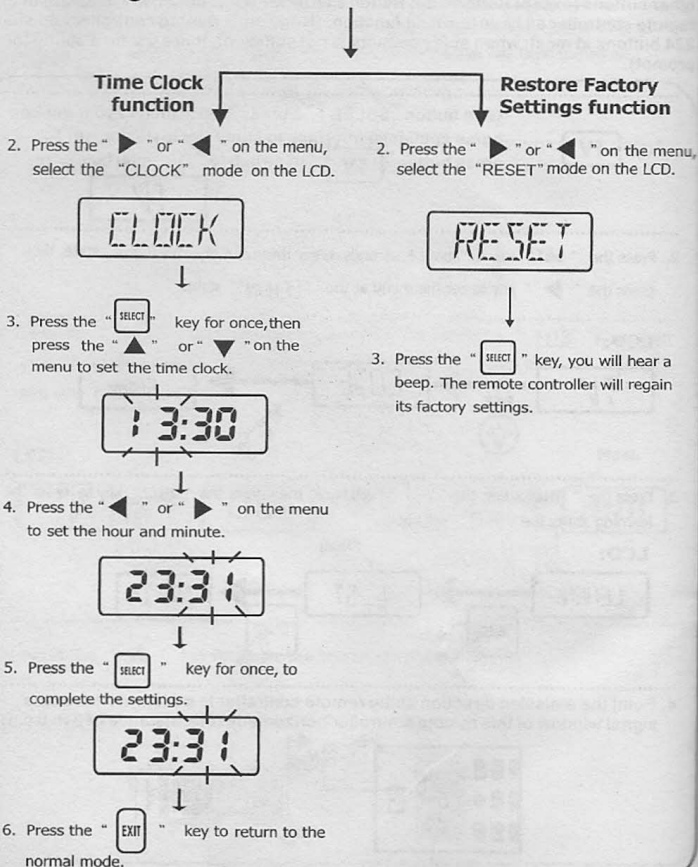

1. Press a certain function key on the target remote controller to send out its code, until the "(( ))" stops blinking, then loosen the key, it means the Code Sending Instruction of this function key has been learned.

1. Press the corresponding key to be learnt from on this remote controller, "(( ))" will flicker again. Now other keys of the remote controller to be learnt from have been learnt to that key. Learn each key gradually in the same way till all keys have been learnt. Press key "SET" once to exit the learning mode. Press again key "EXIT" to return to the interface of "TV".

Remarks: Cancel the learned function

E.g. Cancel the learnt TV interface

Press the "SELECT" key to shift to the TV interface, → press the "SET" key for about 5 seconds to enter the Settings state → press the "▶" key to shift to the "LEARN" state → press the "SELECT" key to enter → press the "▲" to shift to the "CLEAR" state. Press the "SELECT" key to the "CLEAR" state → press the Key whose function has been learnt for once, the "K" in CLEAR will blink for once, which means this key is cancelled. Repeat doing so to cancel the information that you want to cancel → press the "SET" key to withdraw and return to the "LEARN" menu, press the "EXIT" key for once, to return to the TV interface.

Other functions

1. Time Clock function and Restore Factory Settings function

The following operation can be conducted on the 11 pages of TV, VCR, SAT, CBL, Xbox, HOME THEATER, A/C, DVD, CD, AMP, and AUX.

1. Press the "SET" key for about 5 seconds to enter the Setting mode;

2. Key Sound On/Off Settings

1. Press the "SET" key for about 5 seconds, to enter the Settings mode.
2. Press the "▶" or "◀" on the menu, or select the mode on the LCD.

3. Sound Sharing Function