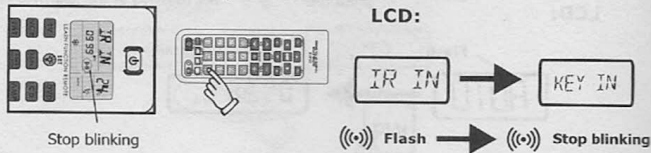

1. TV

Give button "SELECT" a press, and switch to your desired home appliance interface to study (for instance, set TV, press button "TV" to switch to "TV" interface).

2. Press the "SET" key for about 5 seconds, enter the sub-menu "CODE" state, then press the "▶" key to set the menu at the "LEARN" state.

LCD:

3. Press the "SELECT" key, the "LST" will blink; then press the "SELECT" key to enter the learning state, the "(())" will blink.

LCD:

4. Point the emission direction of the remote controller to be learnt from at the signal window of this remote controller horizontally (at a distance of 3 to 5 cm).

- Press a certain function key on the target remote controller to send out its code, until the "(())" stops blinking, then loosen the key, it means the Code Sending Instruction of this function key has been learned.