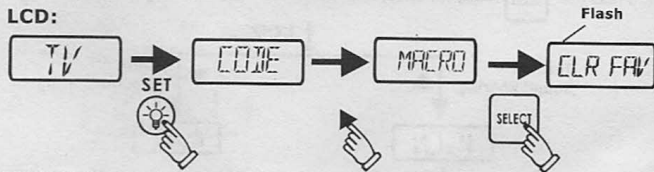

Notes:

- The LCD displays **CLR M1**, meaning Cancel the settings at the M1 key. Press the "SELECT" key to confirm, press the "EXIT" key to withdraw.
- The LCD displays **CLR M2**, meaning Cancel the settings at the M2 key. Press the "SELECT" key to confirm, press the "EXIT" key to withdraw.
- The LCD displays **M1 ADD**, meaning Adding in an instruction into the M1 key;
- The LCD displays **M2 ADD**, meaning Adding in an instruction into the M2 key.
- Press equipment key to delete the previous instruction; and press "SET" to exit adding instruction mode.
- M1 XX** "XX" means the number of instructions in the M1 Macroinstruction Key; up to 21 instructions can be stored.
- M1 TM** can display the time of regular code sending by this Macroinstruction key at the time display area; and the hour digit will blink, waiting for the user to adjust the time of regular code sending.
- M1 XS** "X" means the time interval (X seconds) between this instruction and the next instruction, when being sent.

A. Macro Settings

Example 1. Operating steps: switch on the power to the TV set → shift between TV/VCR → switch on the power to VCR → start playing, use a multi-function key "M1" to take control.

Do the settings as follows:

- Press key **TV** once to switch to "TV" interface.

LCD: **TV**

- Press the "SET" key for about 5 seconds, enter the sub-menu state, then press the "▶" key or "◀" to set the menu at "MACRO", press the "SELECT" key.