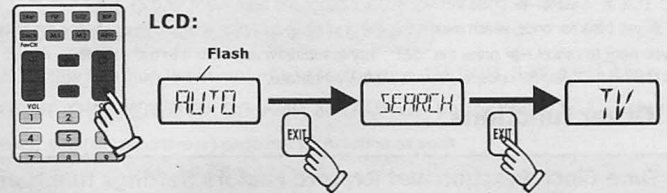

7. Check if other buttons (except "▲", "▼", "EXIT", "EQUIPMENT", "KidsCH", "M1", "M2", and "SELECT") are effective, press button EXIT and return to menu "SEARCH", then press "EXIT" again to exit, and end setting, or repeat procedure 5~7.

LCD: