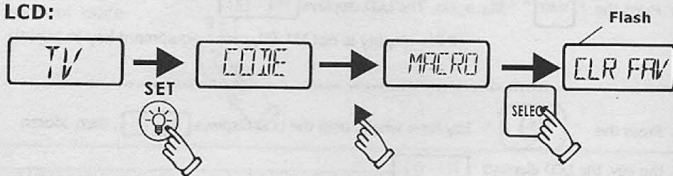

LCD:

3. Click the "▲" key on the menu.

4. Press the "SELECT" key again, the LCD displays M1 00

(If the display is not M1-00, press equipment key to adjust).

5. Press the "⏻" key for a while, until the LCD displays M1 25, then loosen the key, the LCD displays M1 01

6. Press the "ENTER" key for a while, until the LCD displays M1 25; then loosen the key, the LCD displays M1 02

7. Press the "1" key for a while, until the LCD displays M1 25, then loosen the key, the LCD displays M1 03

8. Press the "3" key for a while, until the LCD displays M1 25, then loosen the key, the LCD displays M1 04

9. Press the "⚙️" key for once, the LCD displays M1 TM

10. Press the "▲" or "▼" on the menu to set the time clock;

11. Press the "◀" or "▶" on the menu to set the hour and minute.

12. Press the "SELECT" key for once, to complete the settings.

13. Press the "EXIT" key to return to the TV page. **LCD:**

14. Aim the transmitting end of the remote controller at the receiving end of the TV set. When it is 19:30, the remote controller will turn on the TV, and play the program on **Channel 13**.

6. Kids channel (KidsCH) and Favorite channel (FAV)

For example, press "12", "1", "9" to set "KidsCH":

1. Press button "TV" to switch to "TV" interface.

2. Press button "SET" for about 5 seconds to enter submenu, then press "▶" or "◀" to transfer the menu to "MACRO", then press button "SELECT".

LCD:

3. Press button "▲" in the menu functional button again and again.

4. Press again the button "SELECT" to see LCD display FAV 00.

(If FAV 00 is not displayed, button "EQUIPMENT" should be pressed for adjustment)

5. Press "ENTER" to see LCD display FAV 05 and release to see FAV 01

6. With a press given to "1", LCD displays FAV 05, with a release, it displays FAV 02

7. Press "2" to display FAV 05 on the LCD, release to display FAV 03

8. Then press "KidsCH" to let out sound "tick".