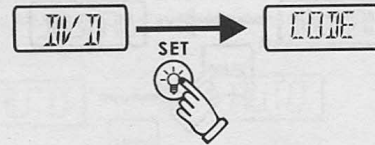

A. Method of code entry

Find the brand of your home appliance to be controlled from the code list. Set for this brand from the first code, until you find the code for your home appliance. If all the codes cannot enable you to use the remote controller normally (or the brand of your home appliance is not in the code list), then go to use Method B or C.

1. Manually turn on the home appliance you are going to take remote control of, find the first code for your home appliance from the code list. For example: the DVD is branded SONY, the first code is 3036.

2. Press **DVD** key once to switch to DVD interface.

LCD:

3. Press the "SET" key for about 5 seconds, to enter the sub-menu "CODE" state.

LCD: