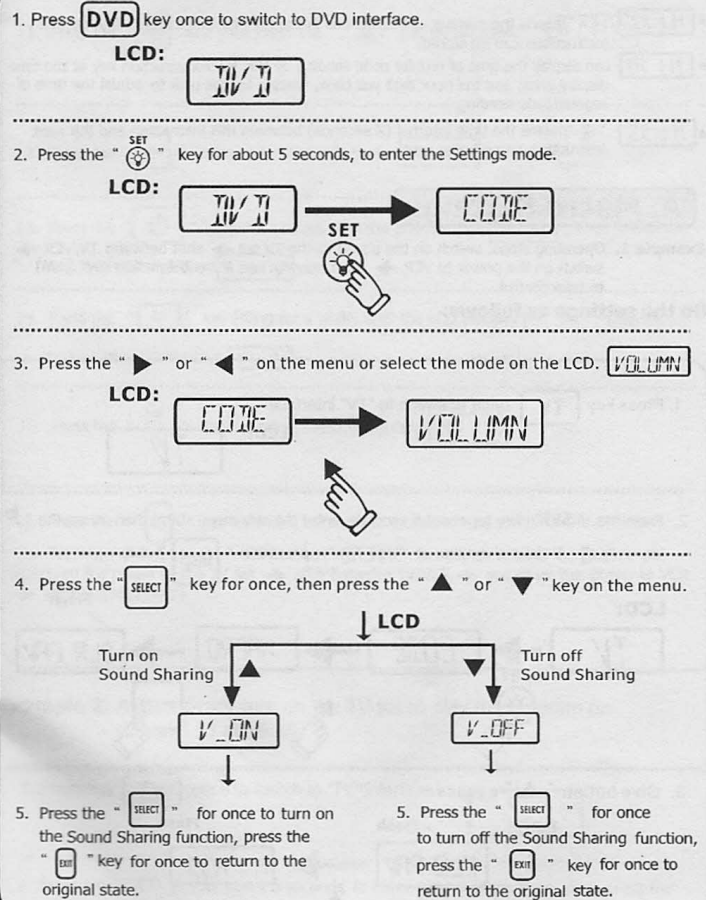

4. Backlight Control Function