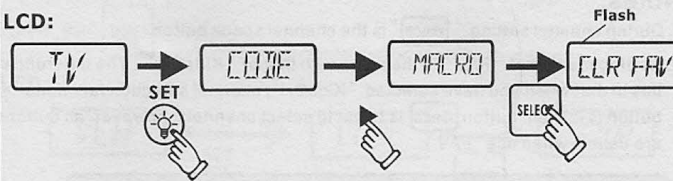

11. Press the "◀" or "▶" on the menu to set the hour and minute.

12. Press the "SELECT" key for once, to complete the settings.

13. Press the "EXIT" key to return to the TV page. **LCD:**

14. Aim the transmitting end of the remote controller at the receiving end of the TV set. When it is 19:30, the remote controller will turn on the TV, and play the program on **Channel 13**.

6. Kids channel (KidsCH) and Favorite channel (FAV)

For example, press "12", "1", "9" to set "KidsCH":

1. Press button "TV" to switch to "TV" interface.

2. Press button "SET" for about 5 seconds to enter submenu, then press "▶" or "◀" to transfer the menu to "MACRO", then press button "SELECT".

LCD:

3. Press button "▲" in the menu functional button again and again.

4. Press again the button "SELECT" to see LCD display FAV 00.

(If FAV 00 is not displayed, button "EQUIPMENT" should be pressed for adjustment)