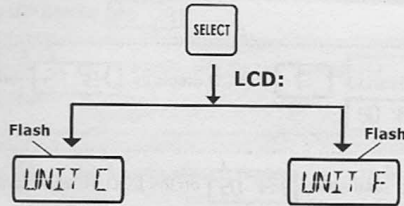

3. Press **[SELECT]**, return to interface **TEMP** where the current temperature displayed is Celsius degree.
3. Press **[SELECT]**, return to interface **TEMP** where the current temperature is Fahrenheit degree.

8. Set/Cancel Key Transfer

Transfer the function key of a home appliance to the function key of another appliance.

Notes:

1. The key transfer code and learning code are both X999. therefore, after starting the key transfer function, you may have to set a code before using the key transfer function. The TV code is pre-set to be 0999; the VCR code is pre-set to be 1999; and the SAT code is pre-set to be 2999; and the DVD code is pre-set to be 3999; and the CD code is pre-set to be 4999; and the CBL code is pre-set to be 5999; and the AMP code is pre-set to be 6999; and the XBOX code is pre-set to be 7999; and the AUX code is pre-set to be 8999; and the A/C code is pre-set to be 9999; and the HTIB code is pre-set to be 099;
2. When doing the key transfer, be sure to use a code that is not X999.
3. When doing the key transfer, the user will be reminded to choose a home appliance. But remember that the code to be transferred shall be the currently set code for the home appliance in concern. If the current code is X999, you cannot realize the key transfer.

E.g.: to transfer the information on the "6" key of SAT onto the "7" key of VCR, then cancel such a transfer.

1. Press key **[VCR]** once to switch to VCR interface.

2. Press the "SET" key for about 5 seconds, to enter the sub-menu "CODE" state, then press the "SELECT" key.