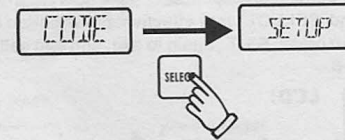

2. Press **DVD** key once to switch to DVD interface.

LCD:

3. Press the "SET" key for about 5 seconds, to enter the sub-menu "CODE" state.

LCD:

4. Press the "SELECT" key, to enter the settings state.

LCD:

5. Input four-digit code 3036, if correctly, with a beep it returns to submenu "CODE" press button **EXIT** it will exit and save the setting. Check other buttons (except Button SET, Button EQUIPMENT, Button KidsCH, M1, M2) for functionality and end setting, or repeat procedure 4~5 (if code input is wrong, beeps will be given out to call for new input).