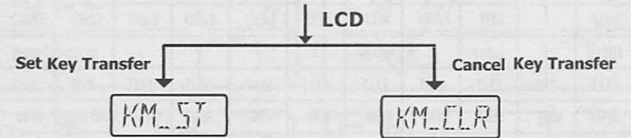

6. Press the **[SELECT]** key for once, the LCD displays

7. Press the "▲" key on the menu, the LCD displays

8. Press the **[SELECT]** key, the LCD displays **[FR KEY]**. Press the function key 6, the LCD displays **[TO KEY]**, then press the function key 7. Repeat this step to transfer the target key.

9. Press the **[SET]** key, the LCD displays **[KEYMOV]**, then press the "EXIT" key to withdraw, and return to the VCR page.

6. Press the **[SELECT]** key for once, the LCD displays **[CLRKEY]**

7. Press the key whose information has been transferred, the LCD displays

Repeat this step to cancel the transferred key information. Example: Function key 7

8. Press the **[SET]** key, the LCD displays **[KEYMOV]**

9. Then press the "EXIT" key again, to withdraw and return to the normal state.

9. Reminder of low power

When the battery is going out of power, the screen of any interface of this remote controller will show a mark, reminding you of the lower power in batteries.