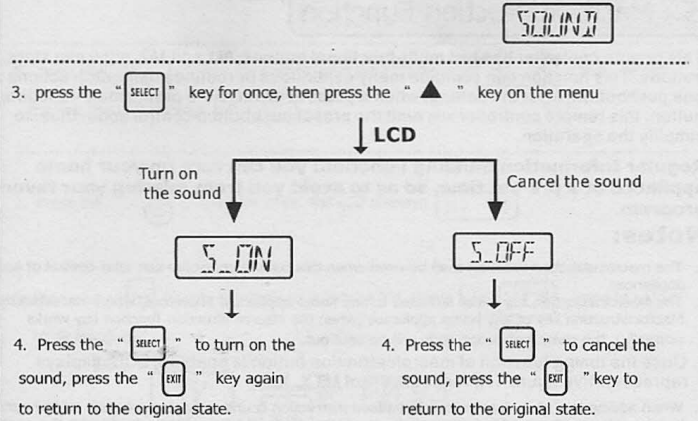

Remarks: Cancel the learned function

E.g. Cancel the learnt TV interface

Press the "SELECT" key to shift to the TV interface, → press the "SET" key for about 5 seconds to enter the Settings state → press the "▶" key to shift to the "LEARN" state → press the "SELECT" key to enter → press the "▲" to shift to the "CLEAR" state. Press the "SELECT" key to the "CLEAR" state → press the Key whose function has been learnt for once, the "K" in CLEAR will blink for once, which means this key is cancelled. Repeat doing so to cancel the information that you want to cancel → press the "SET" key to withdraw and return to the "LEARN" menu, press the "EXIT" key for once, to return to the TV interface.

Other functions

1. Time Clock function and Restore Factory Settings function

The following operation can be conducted on the 11 pages of TV, VCR, SAT, CBL, Xbox, HOME THEATER, A/C, DVD, CD, AMP, and AUX.

- Press the "SET" key for about 5 seconds to enter the Setting mode;

2. Key Sound On/Off Settings

- Press the "SET" key for about 5 seconds, to enter the Settings mode.
- Press the "▶" or "◀" on the menu, or select the mode on the LCD.