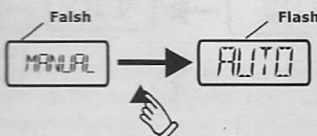

4. Press the "▲" key for once, the screen will show "AUTO".

LCD: