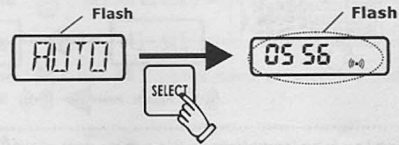

5. Press the "SELECT" key for once, the system enters the Fully Automated Search state.

Note: press the "▲" key to move to the previous code.
press the "▼" key to move to the following code.

LCD: