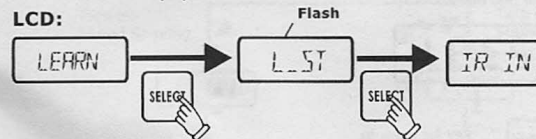

LCD:

Learning function

On any page, this remote controller can learn from various infrared remote controllers of household appliances, such as TV, VCR, and A/C, etc; when you are setting a page, other buttons (except Button SET, Button EQUIPMENT, KidsCH, M1, and M2) of the remote controller all have learning function. (Notes: this remote controller can study 224 buttons at most, when study memory is not sufficient, there will be a sound for prompt).

1. TV

Give button "SELECT" a press, and switch to your desired home appliance interface to study (for instance, set TV, press button "TV" to switch to "TV" interface).

2. Press the "SET" key for about 5 seconds, enter the sub-menu "CODE" state, then press the "▶" key to set the menu at the "LEARN" state.

LCD:

3. Press the "SELECT" key, the "LST" will blink; then press the "SELECT" key to enter the learning state, the "(())" will blink.

LCD:

4. Point the emission direction of the remote controller to be learnt from at the signal window of this remote controller horizontally (at a distance of 3 to 5 cm).

- Press a certain function key on the target remote controller to send out its code, until the "(())" stops blinking, then loosen the key, it means the Code Sending Instruction of this function key has been learned.