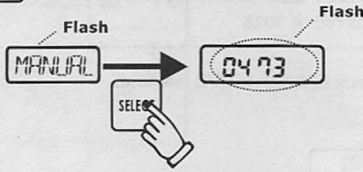

B. Method of manual search of code

1. Manually turn on the home appliance you are going to take remote control of (e.g. TV or VCR, etc.), aim the remote controller at the home appliance that has been turned on. For example: to do settings on the TV.

2. Press key **TV** once to switch to "TV" interface.

LCD:

3. Press the "SET" key for about 5 seconds, enter the sub-menu "CODE" state; then press the "▶" key to show "SEARCH", then press the "SELECT" key, the "MANUAL" will blink.

LCD:

4. Press the "SELECT" key for once, the "Code" will blink.

5. Aim the remote controller at the TV set, click the "▲" key, until the screen of the TV set shows the "VOLUME" mark. Press the "SELECT" key to return to the "MANUAL" state.