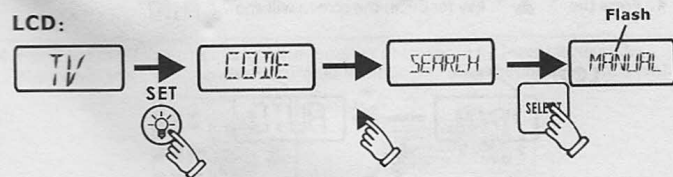

2. Press **DVD** key once to switch to DVD interface.

LCD:

3. Press the "SET" key for about 5 seconds, to enter the sub-menu "CODE" state.

LCD:

4. Press the "SELECT" key, to enter the settings state.

LCD:

5. Input four-digit code 3036, if correctly, with a beep it returns to submenu "CODE" press button **EXIT** it will exit and save the setting. Check other buttons (except Button SET, Button EQUIPMENT, Button KidsCH, M1, M2) for functionality and end setting, or repeat procedure 4~5 (if code input is wrong, beeps will be given out to call for new input).

B. Method of manual search of code

1. Manually turn on the home appliance you are going to take remote control of (e.g. TV or VCR, etc.), aim the remote controller at the home appliance that has been turned on. For example: to do settings on the TV.

2. Press key **TV** once to switch to "TV" interface.

LCD:

3. Press the "SET" key for about 5 seconds, enter the sub-menu "CODE" state; then press the "▶" key to show "SEARCH", then press the "SELECT" key, the "MANUAL" will blink.

LCD:

4. Press the "SELECT" key for once, the "Code" will blink.

5. Aim the remote controller at the TV set, click the "▲" key, until the screen of the TV set shows the "VOLUME" mark. Press the "SELECT" key to return to the "MANUAL" state.