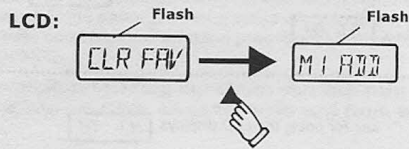

- Press the "SET" key for once, the LCD displays **M1 TM**.

- Press the "EXIT" key for twice, to return to the VCR page, complete the settings.

Namely, you can use the multi-function key "M1" to take control of the steps: Switch on the power to the TV set → shift between TV/VCR → switch on the power to VCR → start playing (PLAY)

Example 2: Automatically turn on the TV set to play the program on Channel 13 at 19:30

- Press key **TV** once to switch to "TV" interface.

LCD: **TV**

- Press the "SET" key for about 5 seconds, to enter the sub-menu state; then press the "▶" key or "◀" to set the menu at "MACRO" then press the "SELECT" key.

LCD:

3. Click the "▲" key on the menu.

4. Press the "SELECT" key again, the LCD displays M1 00

(If the display is not M1-00, press equipment key to adjust).

5. Press the "⏻" key for a while, until the LCD displays M1 25, then loosen the key, the LCD displays M1 01