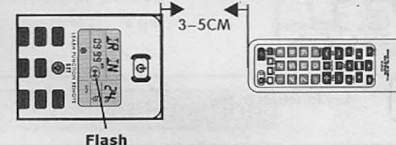

LCD:

3. Press the "SELECT" key, the "LST" will blink; then press the "SELECT" key to enter the learning state, the "(())" will blink.

LCD:

4. Point the emission direction of the remote controller to be learnt from at the signal window of this remote controller horizontally (at a distance of 3 to 5 cm).