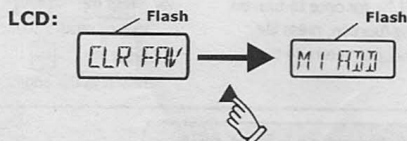

Press the "SET" key to enter the backlight mode, then press the "SET" key to cancel the backlight mode.

5. Macro instruction Function

This remote controller has two multi-functional buttons, M1 and M2, each can store 21 buttons. This function can combine many continuous or routine pushbutton actions as one pushbutton; after the setting, when a press is given to the preset multi-functional button, this remote controller will emit the preset pushbutton control code, thus, to simplify the operation.

Regular Information Sending Function: you can turn on your home appliance at a pre-set time, so as to avoid you from missing your favorite program.

Notes:

1. The Macroinstruction function shall be used when this remote controller can take control of home appliances.
2. The Macroinstruction key is not affiliated to any home appliance. Therefore, when you press the Macroinstruction key of any home appliance (when the Macroinstruction function key works normally), the same instruction code will be sent out.
3. Once the timing function of macroinstruction button is enabled, LCD displays representative figure 1, 2 respectively of MTX, X.
4. When adding in a Macroinstruction, the added instruction is under the current code of the current home appliance. Once added successfully, the instruction will have nothing to do with the code set on the home appliance.

Notes: