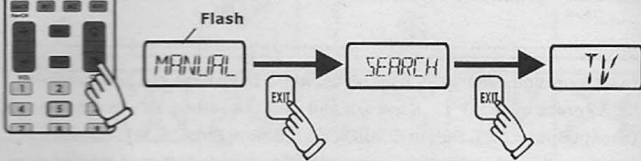

Remarks: except for that A/C (air-conditioner) shows Turned On, other home appliances all show the "Volume" mark. Therefore, when doing the settings, be sure to turn on the power of A/C (air-conditioner), and make it remain in the Stand-by state. Other home appliances shall remain in the Normal Play state.

6. Check if other buttons (except "▲", "▼", "EXIT", "EQUIPMENT", "KidsCH", "M1", "M2", and "SELECT") are effective, press button EXIT and return to menu "SEARCH", then press "EXIT" again to exit, and end setting, or repeat procedure 4~6.

LCD: