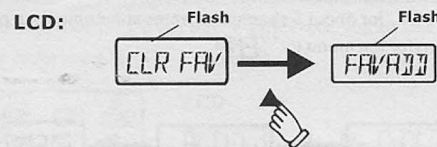

LCD:

3. Press button "▲" in the menu functional button again and again.

4. Press again the button "SELECT" to see LCD display FAV 00.

(If FAV 00 is not displayed, button "EQUIPMENT" should be pressed for adjustment)