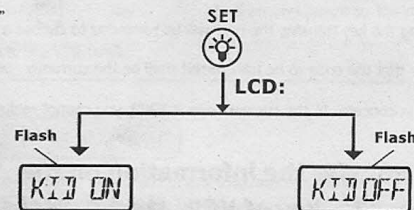

4. Press again the button "SELECT" to see LCD display FAV 00.

(If FAV 00 is not displayed, button "EQUIPMENT" should be pressed for adjustment)

5. Press "ENTER" to see LCD display FAV 05 and release to see FAV 01

6. With a press given to "1", LCD displays FAV 05, with a release, it displays FAV 02

7. Press "2" to display FAV 05 on the LCD, release to display FAV 03

8. Then press "KidsCH" to let out sound "tick".

9. Press "1" likewise to display FAV 05 on the LCD, and release to display FAV 04

10. Then press "KidsCH" to let out sound "Tick".

11. Press "9" likewise to display FAV 05, and release to display FAV 05

12. Then press "KidsCH" to let out sound "Tick"

13. Press "⚙️"