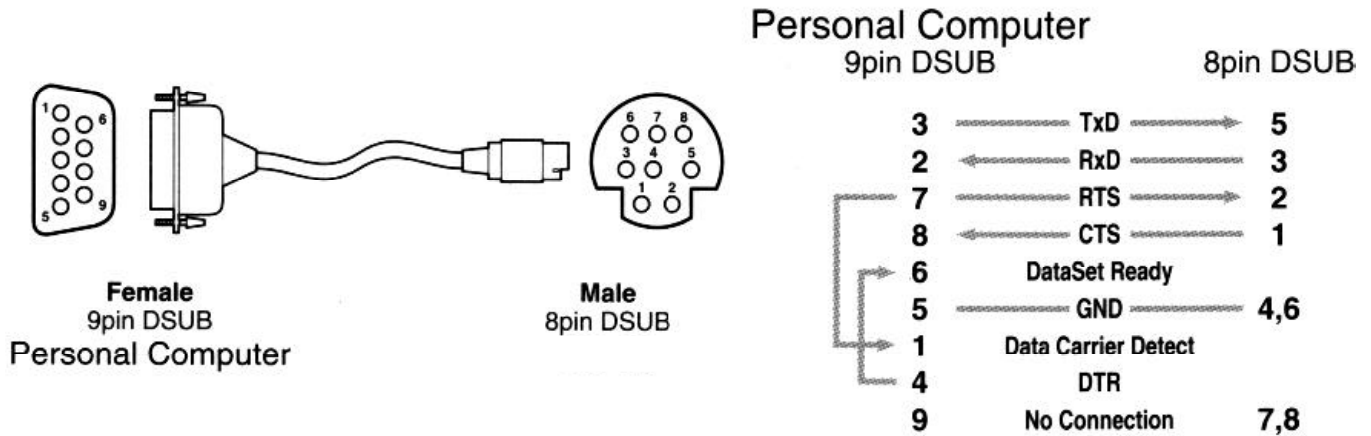

**Pin Assignments for Canon
VC-C1, VC-C1 MKII, VC-C3, VC-C4, RE-350, DZ-3600U, VB-101**

CONTACT INFORMATION

Canon U.S.A., Inc.
Video Division
One Canon Plaza
Lake Success, NY 11042
TEL: (516) 328-5000