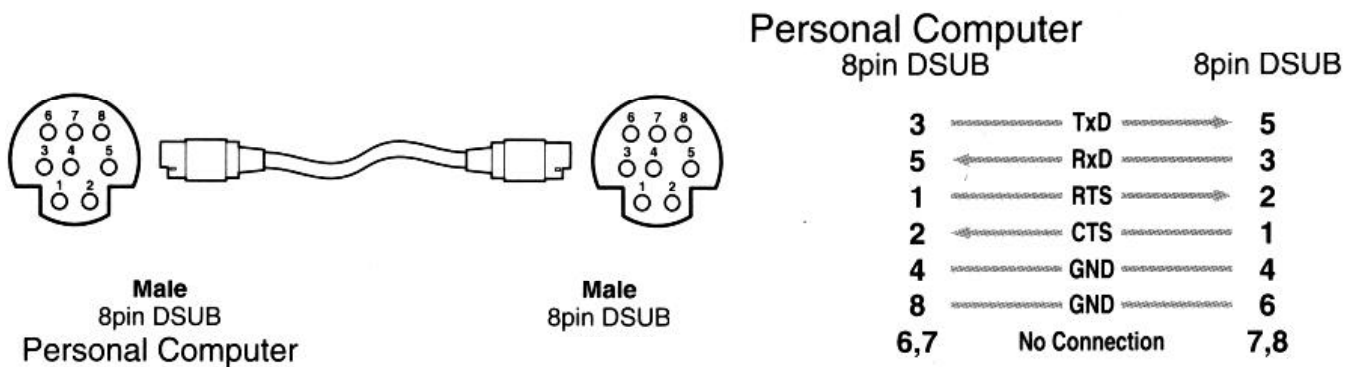

**Pin Assignments for Canon
VC-C1, VC-C1 MKII, VC-C3, VC-C4, RE-350, DZ-3600U, VB-101**

CONTACT INFORMATION

Canon U.S.A., Inc.
Video Division
One Canon Plaza
Lake Success, NY 11042
TEL: (516) 328-5000