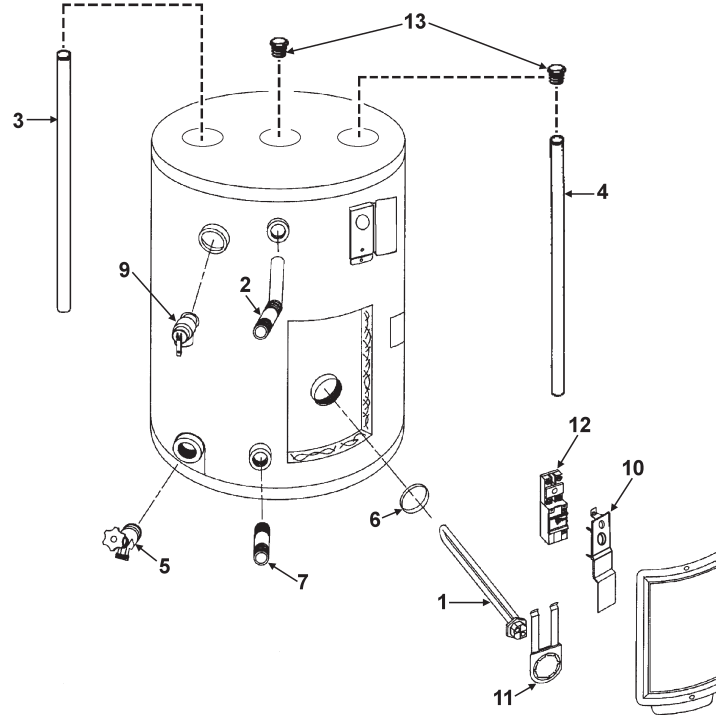

A.O. Smith Water Heaters

RESIDENTIAL ELECTRIC SERVICE PARTS LIST

A. O. Smith Water Heater Parts Fulfillment
125 Southeast Parkway • Franklin, TN 37068
www.hotwater.com • 1-800-433-2545

**PROMAX
MODELS:
EJC 6, EJC 10,
EJCS 20, EJCT 20**

Gallage		6	10	19 (20S)	19.9 (20T)
Item	Description	EJC 6	EJC 10	EJCS 20	EJCT 20
1	Element 120V	9002072 1650W	9002072 1650W	9002859 2500W	9002859 2500W
1	Element 240V	9003955 3000W	9003955 3000W	9005264 4500W	9005264 4500W
2	Outlet Nipple	9001494	9006294	9006294	9006294
3	Anode Rod	9003942	9003942	9003944	9003944
4	Inlet Tube	9006297	-----	9006296	9003663

Standard Items on All Models		
Item	Description	Part Number
5	Drain Valve	9004330
6	Element Gasket	9000308
7	Inlet Nipple 2-1/2"	9003976
*8	Manual	185762-000
9	Temperature-Pressure Relief Valve	9003484
10	Terminal Cover	9002853
11	Thermostat Bracket	9006298
12	Thermostat w/Hi Limit	9000509
**13	Plug 3/4" - 14 NPT	9001327